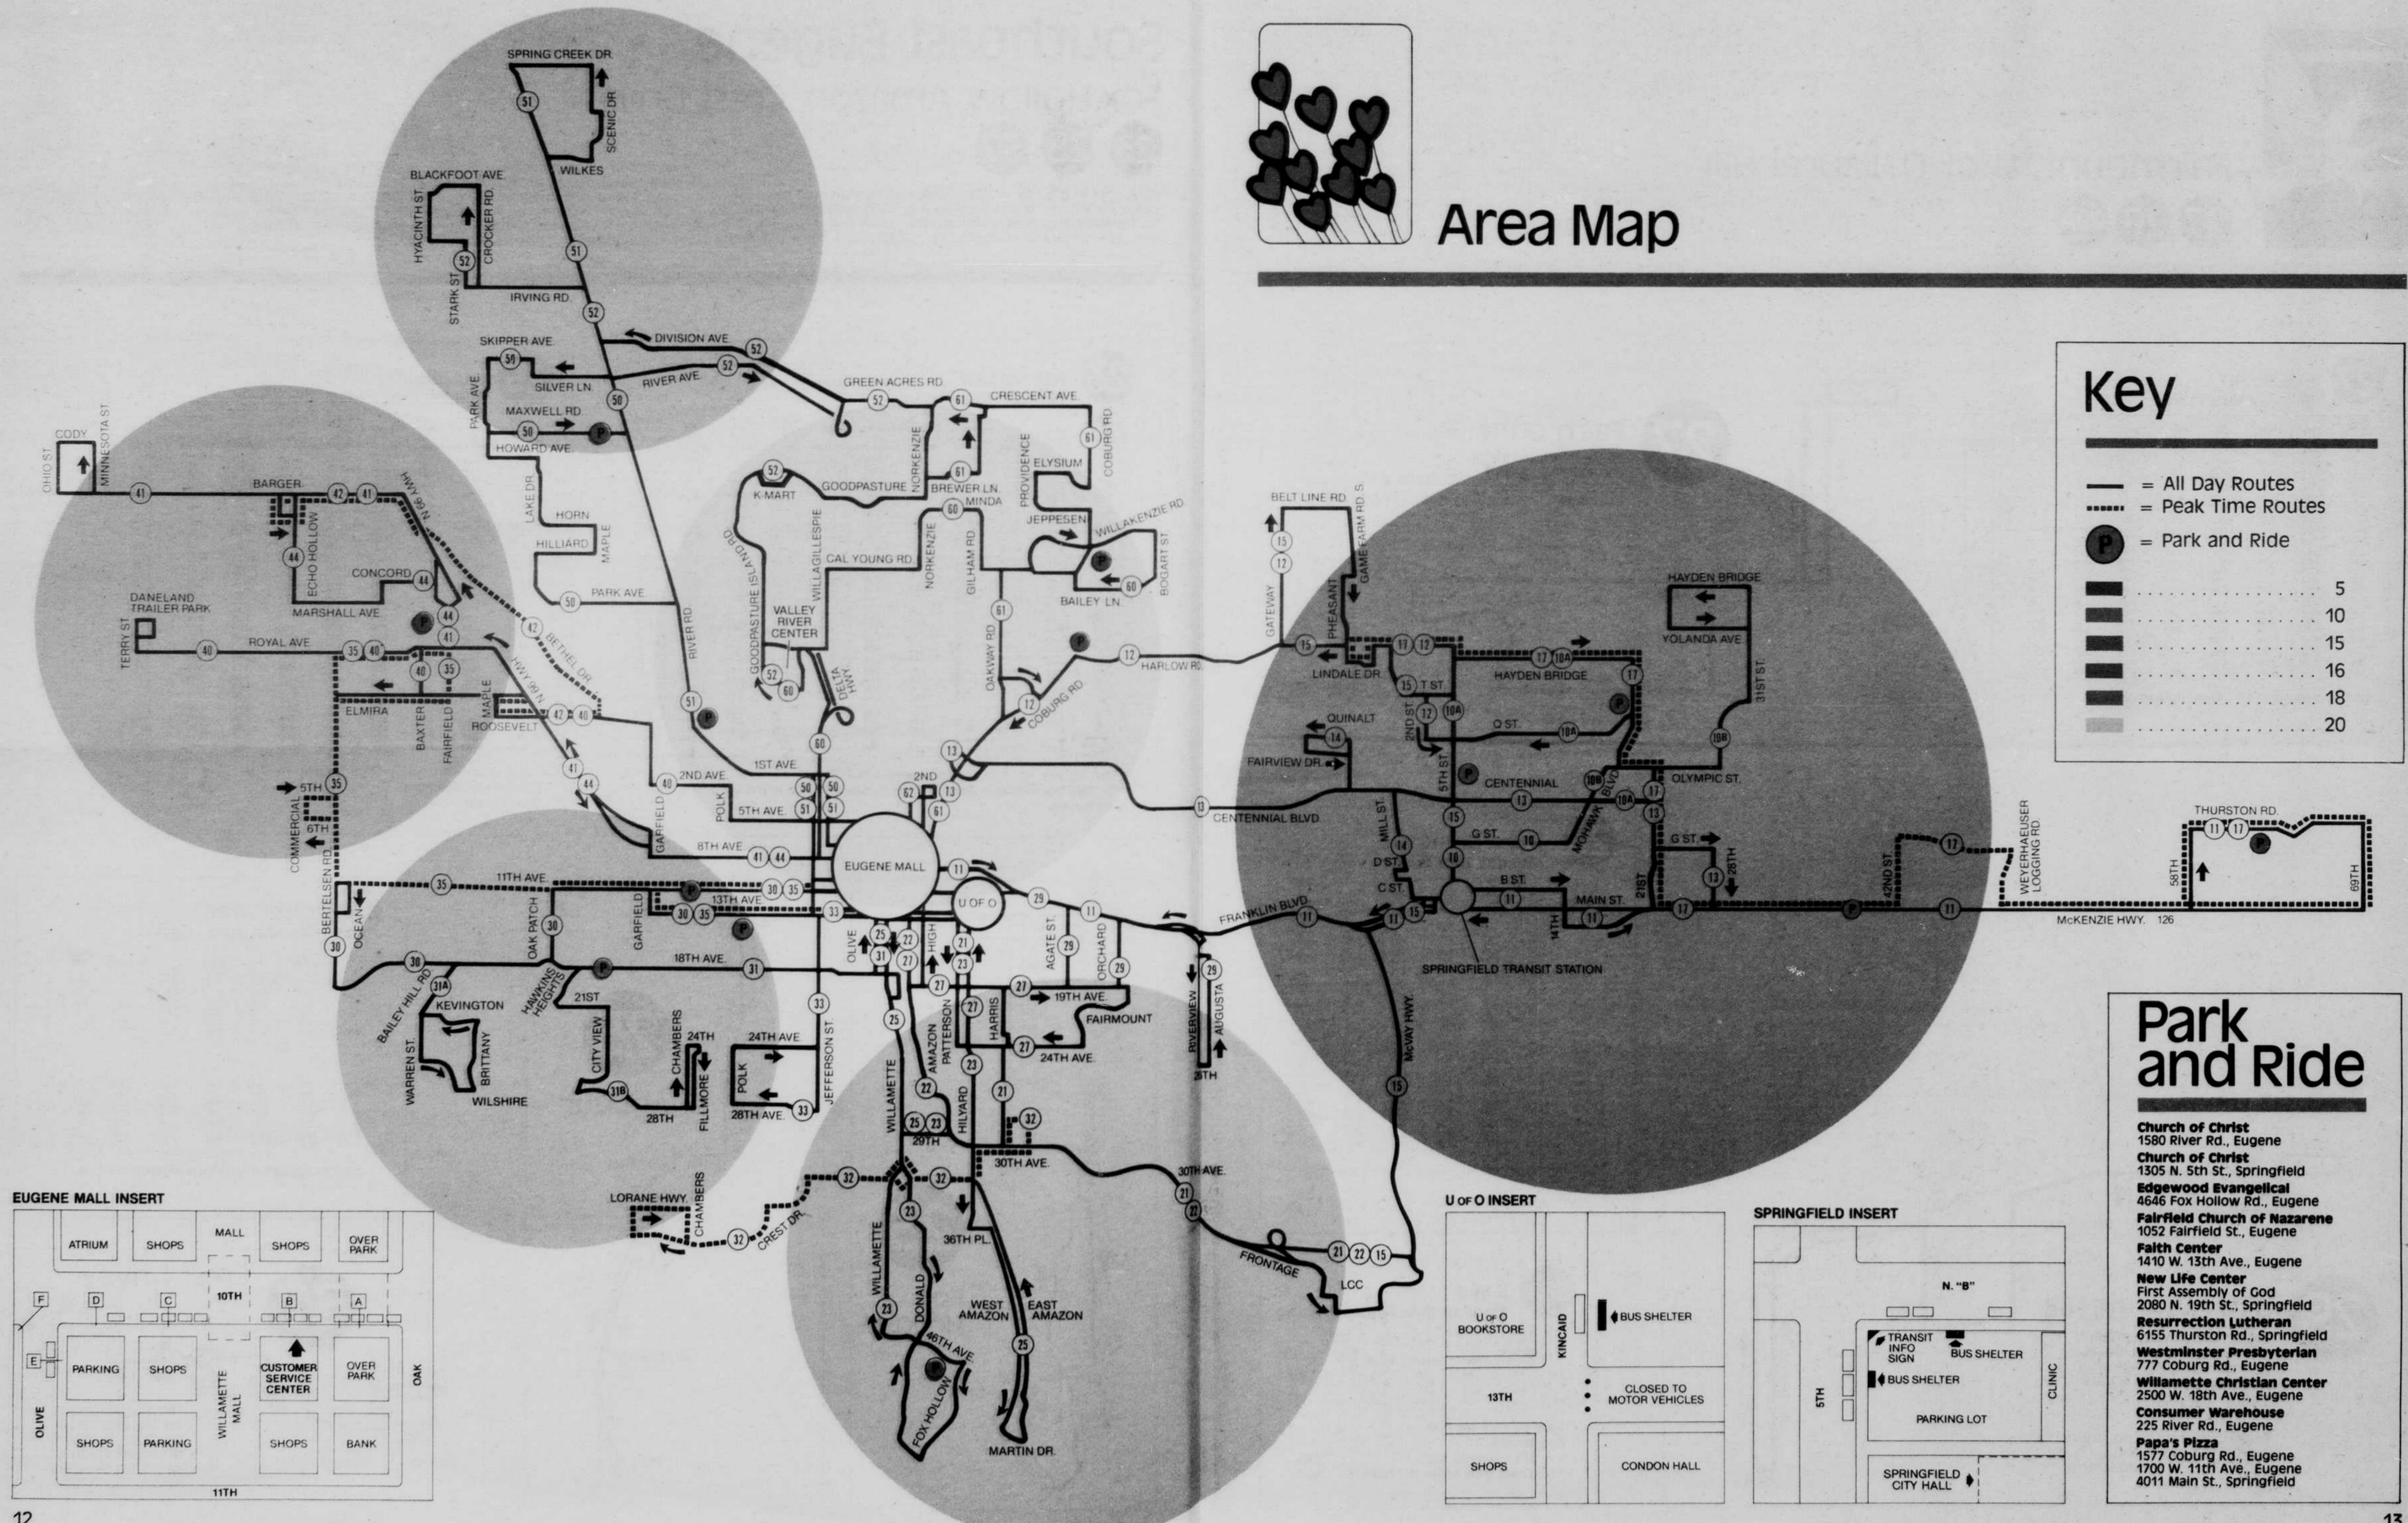

# Area Map

### Key

- = All Day Routes
- = Peak Time Routes
- P = Park and Ride

5
10
15
16
18
20

#### EUGENE MALL INSERT

### Park and Ride

- Church of Christ**  
1580 River Rd., Eugene
- Church of Christ**  
1305 N. 5th St., Springfield
- Edgewood Evangelical**  
4646 Fox Hollow Rd., Eugene
- Fairfield Church of Nazarene**  
1052 Fairfield St., Eugene
- Faith Center**  
1410 W. 13th Ave., Eugene
- New Life Center**  
First Assembly of God  
2080 N. 19th St., Springfield
- Resurrection Lutheran**  
6155 Thurston Rd., Springfield
- Westminster Presbyterian**  
777 Coburg Rd., Eugene
- Willamette Christian Center**  
2500 W. 18th Ave., Eugene
- Consumer Warehouse**  
225 River Rd., Eugene
- Papa's Pizza**  
1577 Coburg Rd., Eugene  
1700 W. 11th Ave., Eugene  
4011 Main St., Springfield