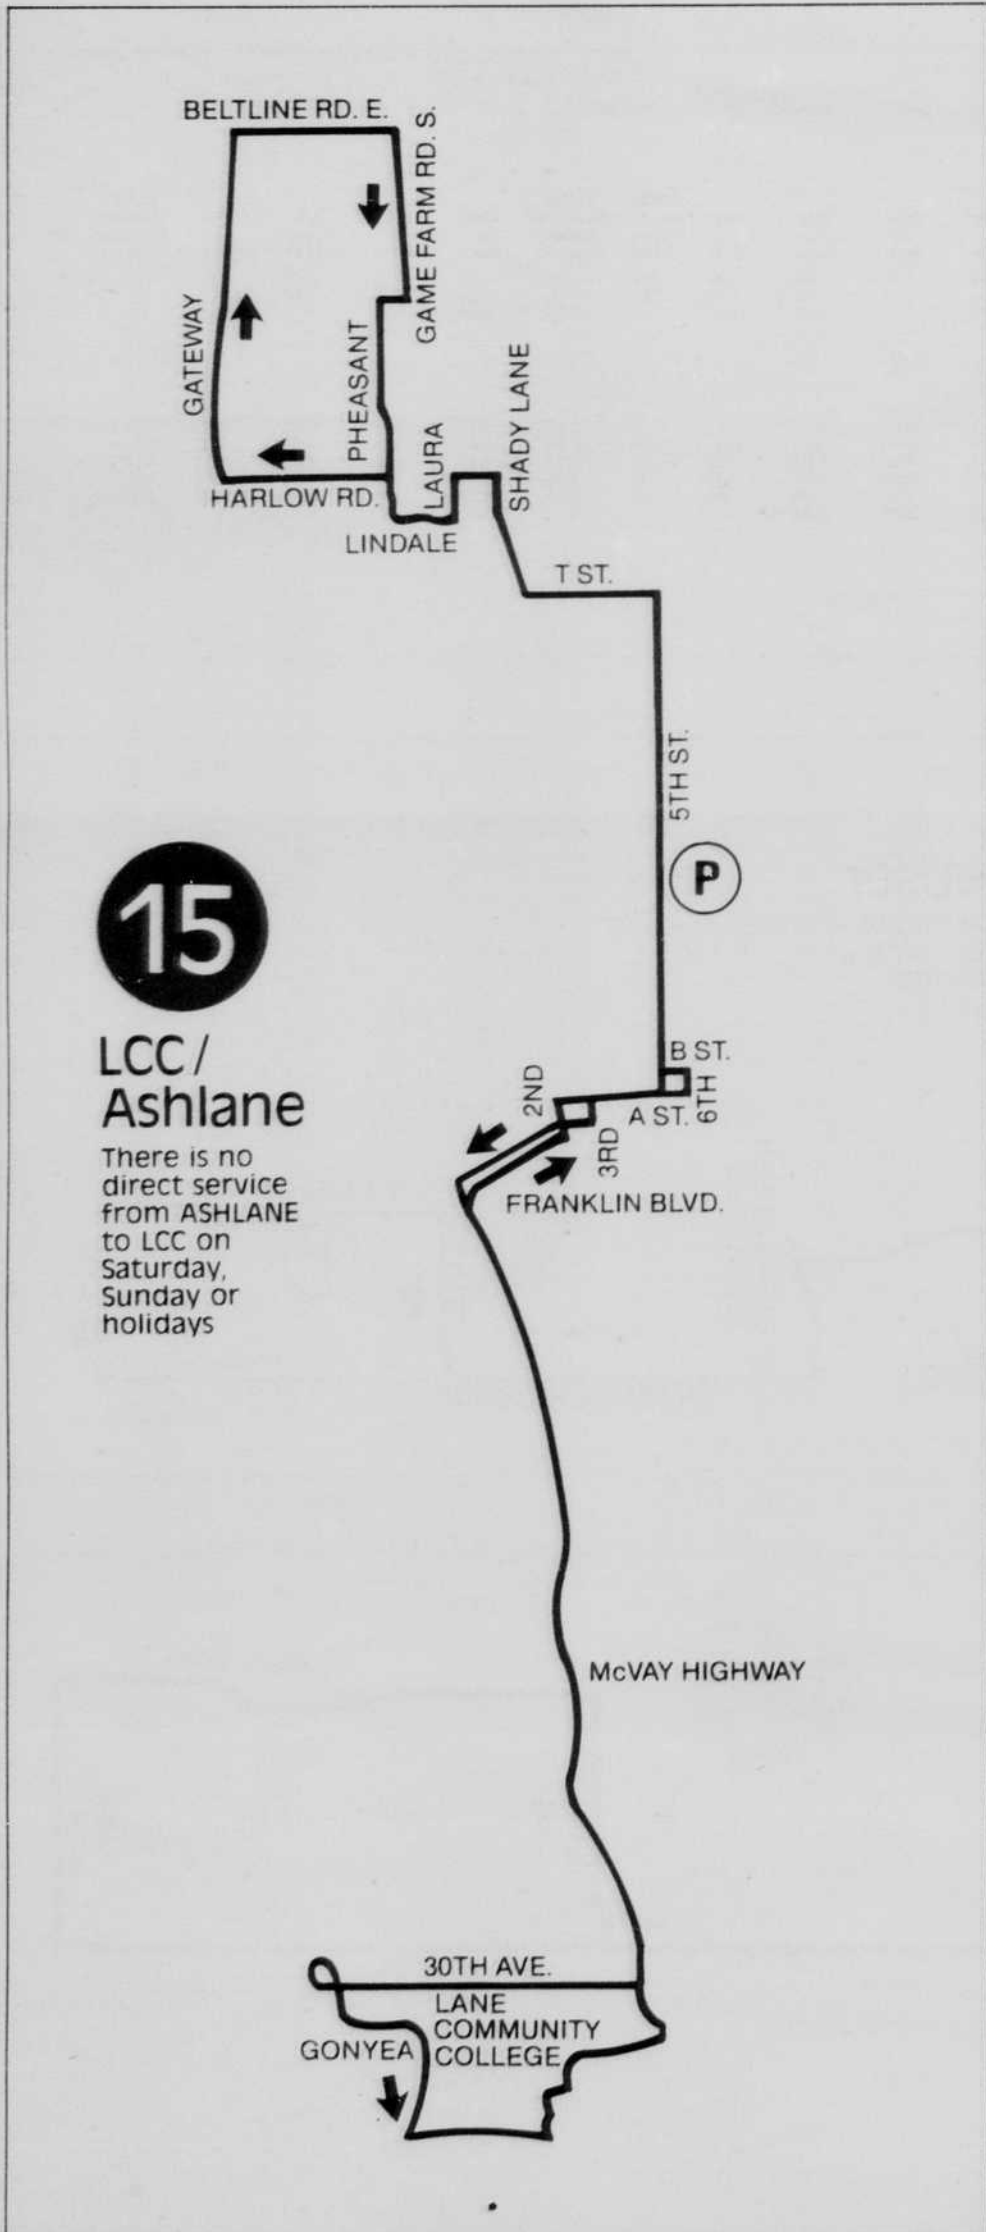

LCC / Ashlane, Centennial

15 13

15

LCC / Ashlane

There is no direct service from ASHLANE to LCC on Saturday, Sunday or holidays

15 L.C.C. Monday thru Friday

LEAVE Pheasant & Lindale Ashlane	ARRIVE 5th & 'Q'	ARRIVE 5th & N 'B' Spfd	LEAVE 5th & N 'B' Spfd	ARRIVE Lane Commty College	LEAVE Lane Commty College	ARRIVE 5th & N 'B' Spfd	LEAVE 5th & N 'B' Spfd	ARRIVE Pheasant & Lindale Ashlane	LEAVE Gateway & Beltline	ARRIVE Pheasant & Lindale Ashlane
L 6:32	6:36	6:40	6:44	6:53	6:57	7:06	7:10	7:14	7:18	7:27
L 7:02	7:06	7:10	7:14	7:23	7:27	7:36	7:40	7:44	7:48	7:57
L 7:32	7:36	7:40	7:44	7:53	7:57	8:06	8:10	8:14	8:18	8:27
L 8:02	8:06	8:10	8:14	8:23	8:27	8:36	8:40	8:44	8:48	8:57
L 8:32	8:36	8:40	8:44	8:53	8:57	9:06	9:10	9:14	9:18	9:27
L 9:02	9:06	9:10	9:14	9:23	9:27	9:36	9:40	9:44	9:48	9:57
L 9:32	9:36	9:40	9:44	9:53	9:57	10:06	10:10	10:14	10:18	10:27
L 10:02	10:06	10:10	10:14	10:23	10:27	10:36	10:40	10:44	10:48	10:57
L 10:32	10:36	10:40	10:44	10:53	10:57	11:06	11:10	11:14	11:18	11:27
L 11:32	11:36	11:40	11:44	11:53	11:57	12:06	12:10	12:14	12:18	12:27
L 12:32	12:36	12:40	12:44	12:53	12:57	1:06	1:10	1:14	1:18	1:27
L 1:32	1:36	1:40	1:44	1:53	1:57	2:06	2:10	2:14	2:18	2:27
L 2:02	2:06	2:10	2:14	2:23	2:27	2:36	2:40	2:44	2:48	2:57
L 2:32	2:36	2:40	2:44	2:53	2:57	3:06	3:10	3:14	3:18	3:27
L 3:02	3:06	3:10	3:14	3:23	3:27	3:36	3:40	3:44	3:48	3:57
L 3:32	3:36	3:40	3:44	3:53	3:57	4:06	4:10	4:14	4:18	4:27
L 4:02	4:06	4:10	4:14	4:23	4:27	4:36	4:40	4:44	4:48	4:57
L 4:32	4:36	4:40	4:44	4:53	4:57	5:06	5:10	5:14	5:18	5:27
L 5:02	5:06	5:10	5:14	5:23	5:27	5:36	5:40	5:44	5:48	5:57
L 5:32	5:36	5:40	5:44	5:53	5:57	6:06	6:10	6:14	6:18	6:27
L 6:32	6:36	6:40	6:44	6:53	6:57	7:06	7:10	7:14	7:18	7:27
L 7:32	7:36	7:40	7:44	7:53	7:57	8:06	8:10	8:14	8:18	8:27
L 8:32	8:36	8:40	8:44	8:53	8:57	9:06	9:10	9:14	9:18	9:27
L 9:32	9:36	9:40	9:44	9:53	9:57	10:06	10:10	10:14	10:18	10:27