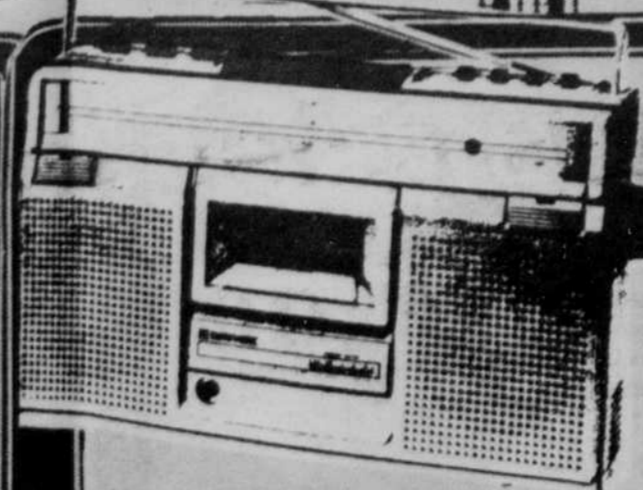

AM/FM STEREO CASSETTE TAPE RECORDER
$79.95
REG. 119.00
SUPER BUY

SYMPHONIC PRC 501 PORTABLE STEREO
• 5 LED power level indicator lights
• AC/DC included
• 2 microphone jacks
• Mono/stereo widener