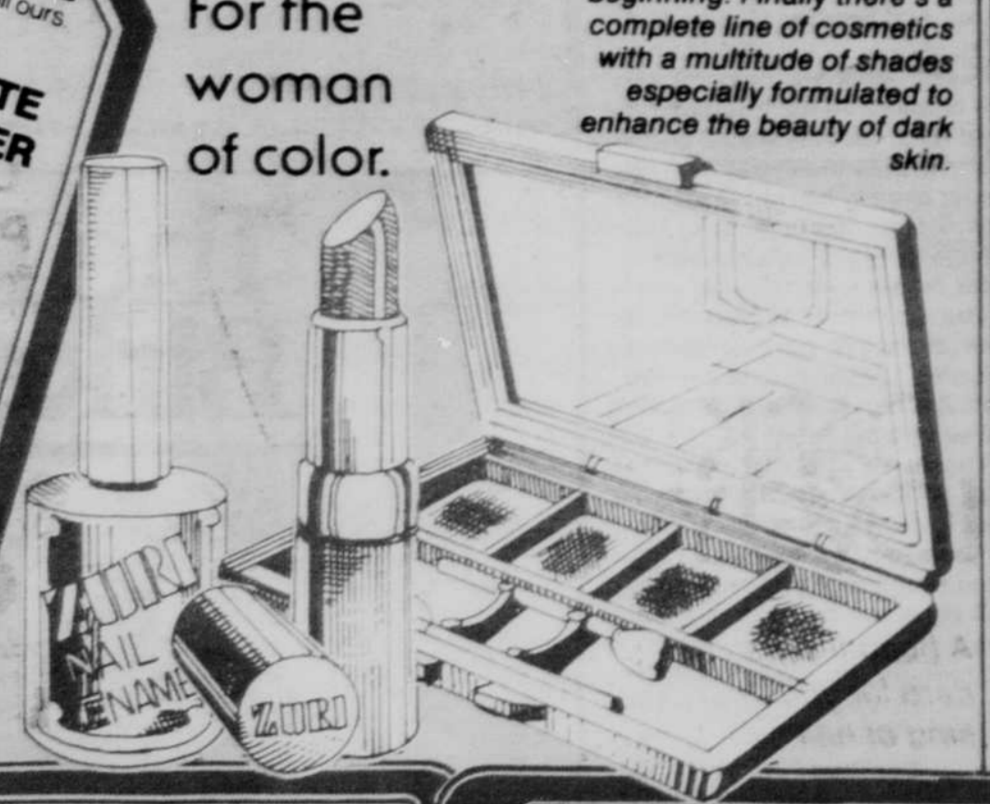

MAGIC SHAVING POWDER
BOTH EXTRA STRENGTH & REGULAR

99¢
magic