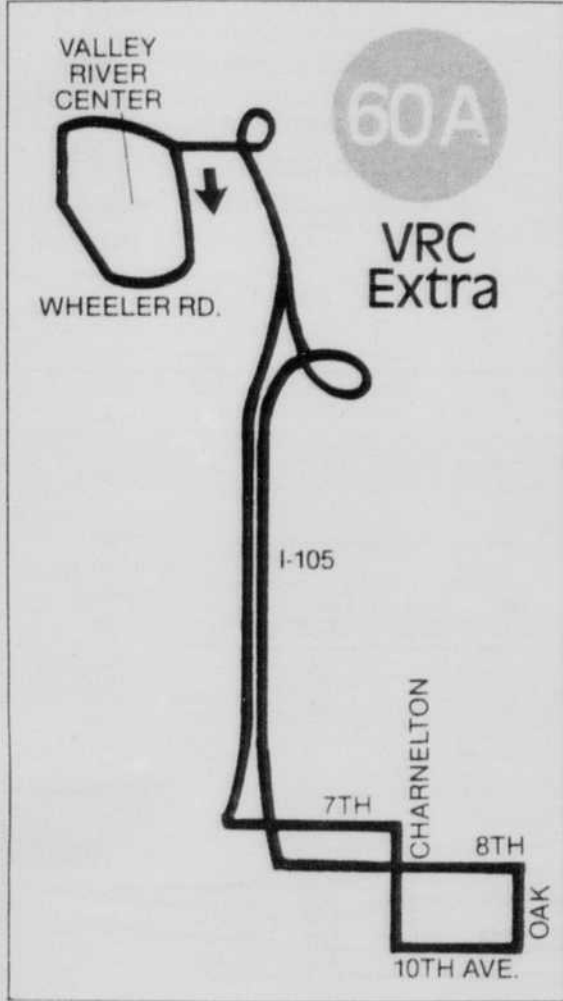

VRC Extra, Oakway Road, Campbell Center

60A 61 62

60A VRC EXTRA Monday thru Friday

LEAVE 10th & Willamette SEC. C	ARRIVE Mr. K's Valley Rvr Center	LEAVE Mr. K's Valley Rvr Center	ARRIVE 10th & Willamette SEC. C
9:35	9:45	9:50	10:00
10:05	10:15	10:20	10:30
10:35	10:45	10:50	11:00
11:05	11:15	11:20	11:30 G*
11:35	11:45	11:50	12:00
12:05	12:15	12:20	12:30
12:35	12:45	12:50	1:00
1:05	1:15	1:20	1:30
1:35	1:45	1:50	2:00 G*
2:05	2:15	2:20	2:30
2:35	2:45	2:50	3:00 *
3:05	3:15	3:20	3:30
3:35	3:45	3:50	4:00
4:05	4:15	4:20	4:30
4:35	4:45	4:50	5:00
5:05	5:15	5:20	5:30
5:35	5:45	5:50	6:00 **