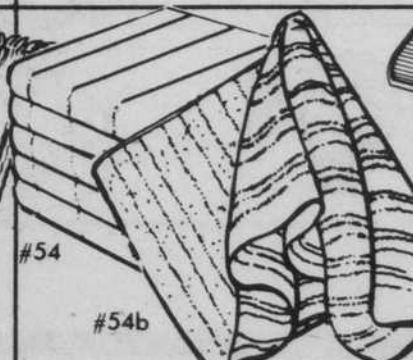

Strong tubular legs with mar-resistant tips. Woodgrain finish with brass-look trim. Ideal for extra company. Slightly irregular.

#56
3.69
VALUE

1.99
EACH

**OVER-THE-SINK
VEGETABLE
RINSING TRAY**

Makes preparing fruits and vegetables less messy and easier! Heavy duty plastic in white, yellow or lime green.

#38
1.98
VALUE

1.39
EACH

**STAINLESS STEEL
VEGETABLE
STEAMER**

Preserve the flavor and vitamins when you cook. Adjusts to fit most pans. Brings out the best in vegetables.

#49
2.95
VALUE

1.69
EACH

**ALL NYLON
STRIPED
ACCENT RUGS**

Fringed nylon rug in assorted brilliant stripes. Add a spot of color to the kitchen or entryway. 18" x 30".

#41
1.69
VALUE

99¢

**ASSORTED
DISHCLOTHS OR
WASHCLOTHS**

VALUES TO 39¢

29¢
EACH
TERRY KITCHEN TOWELS
89¢ VALUES
59¢