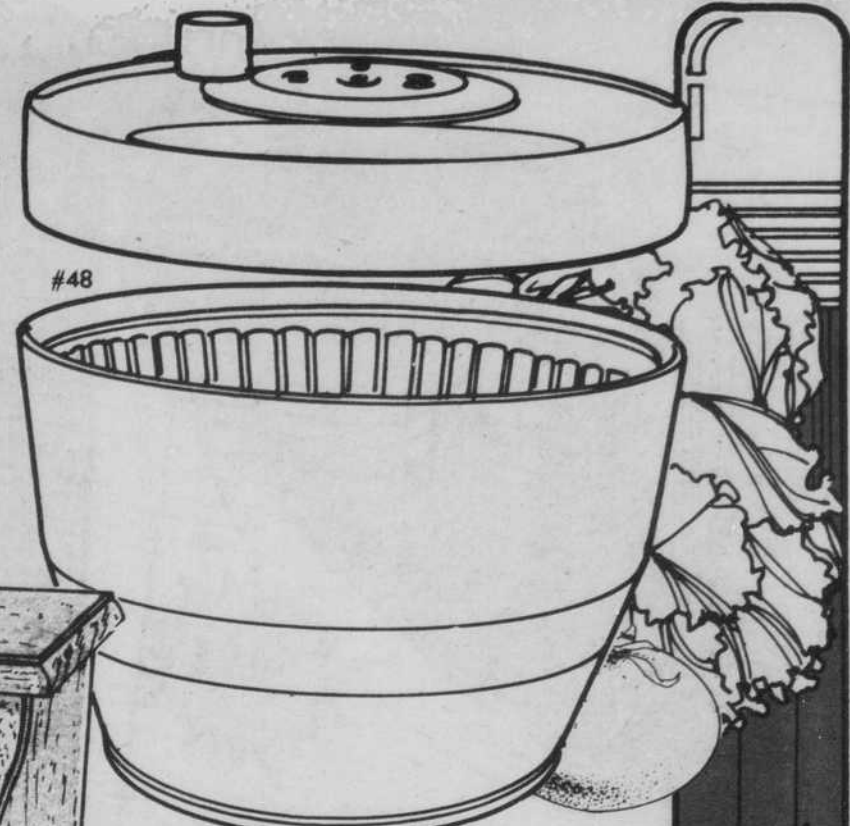

6.99
14.95
VALUE

**UNIQUELY DECORATIVE
BURNTWOOD TOWEL HOLDER**

Nostalgic, richly finished wood towel rack, crafted with deep, dark highlights. Clever paper towel holder, decidedly different in the bathroom, too!

2.99
5.98
VALUE

**SOLID WOOD NOSTALIC
ROLL-TOP BREADBOX**

Rich walnut handrubbed finish with scrolled lettering accent. Styled from the "old days" ... 18"W x 11 1/2"D x 12 1/2"H. A decorative accent for a "country kitchen" look.#62