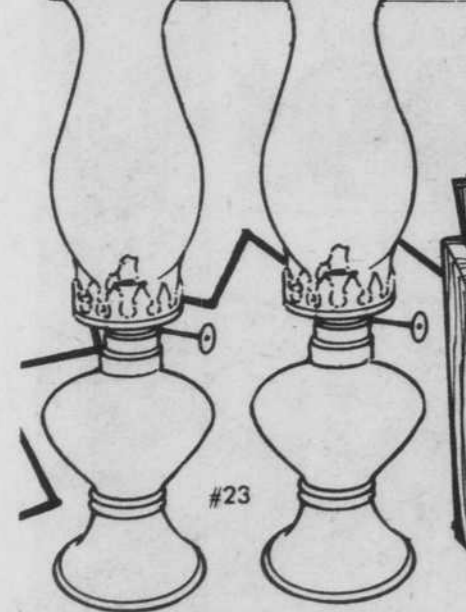

COLORFUL GLASS KERSENE LAMPS

Authentic replicas of nostalgic hurricane lamps. All see-thru glass in choice of 3 decorator colors ... amber, green or red.

1.99
3.98 VALUE EACH