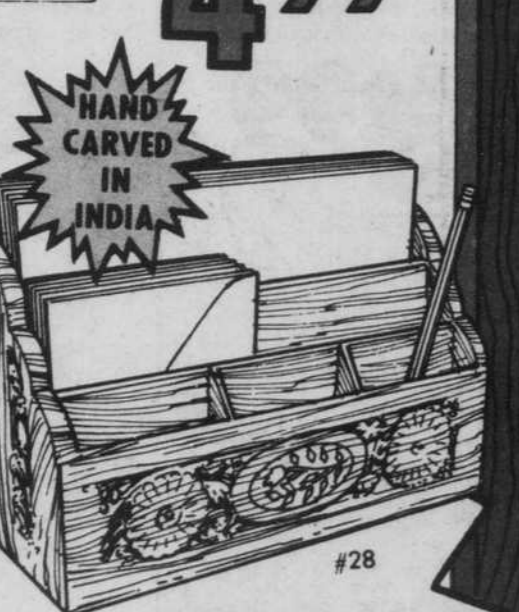

HANDCARVED SHESHAM STATIONERY HOLDER

Delicately handcarved holder is an intriguing addition to home or office. Holds all your desk accessories neatly.

3.99
6.98 VALUE