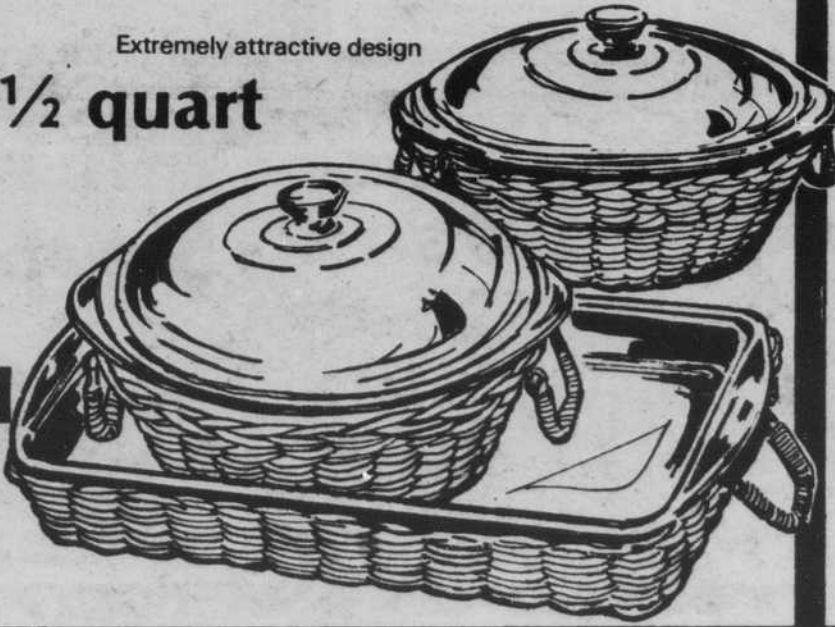

**SUPER-STEAM™
SELF-CLEANING
SPRAY/STEAM/DRY
IRON
by PROCTOR-SILEX**

- 2 in 1 control button.
- Large 10 oz. "See-Thru" water tank.
- Mirror finish sole plate.

\$19.88

**Northern
Curling Iron
\$4.99**

**Thermo-O-Lite
Lighted Mirror
\$11.44**

Wickerware
Extremely attractive design
Utility Dish 2½ quart
Casserole
1 Quart Oval
2 Quart Round
YOUR CHOICE
\$4.44

**Bamboo Utility
Hampers**

Small **\$2.99**
Medium **\$3.99**
Large **\$4.99**
Set of 3 **\$9.99**