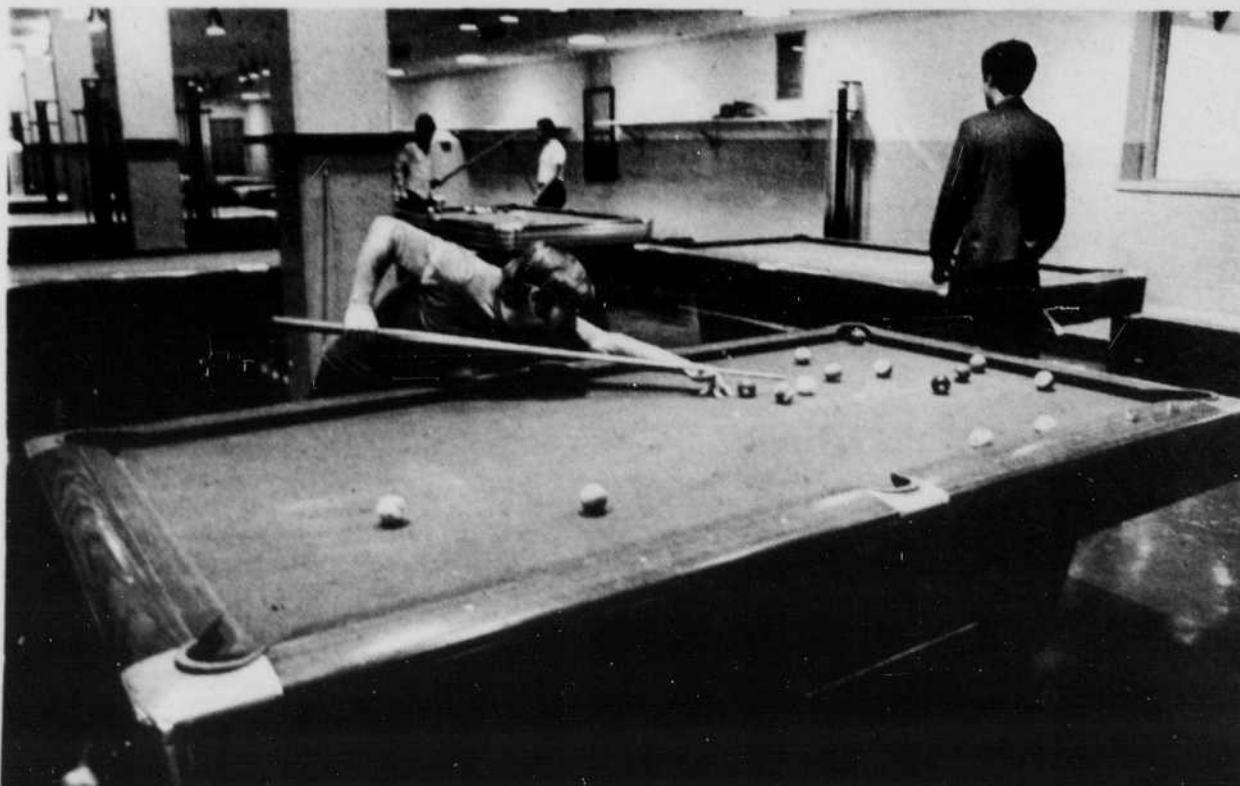

RECREATION AREA

STEP DOWNSTAIRS

TO AN ENTIRE FLOOR

OF FUN AND GOOD TIMES

The lower floor houses the recreation center, men's and women's restrooms, locker rooms, student union offices, Drug Information Center, Draft & Military Information Center, Outdoor Resources Center, Outdoor Program Offices, games area recreation offices, candy and coke machines as well as a large study room. Walk on down the stairs and get yourself oriented.

Your Leisure Hours

Thousands of students have spent millions of leisure hours in the Recreation Center on the lower floor of the Erb Memorial Union. You, too, are welcome to take advantage of the fun and games provided your spare time enjoyment. The area has AMF and Brunswick bowling alleys to provide healthful exercise, fun and the opportunity to meet others with similar interests. The rates for bowling are the lowest you've ever heard of and there are plenty of leagues for those interested in taking the sport more seriously. Ask at the recreation desk for complete information about winter leagues and schedules for open bowling hours.

SHARPEN YOUR EYESIGHT on one of the large pool or snooker tables where both flubbers and dubbbers and the experts rub elbows. You'll like the low rates for this game of skill.