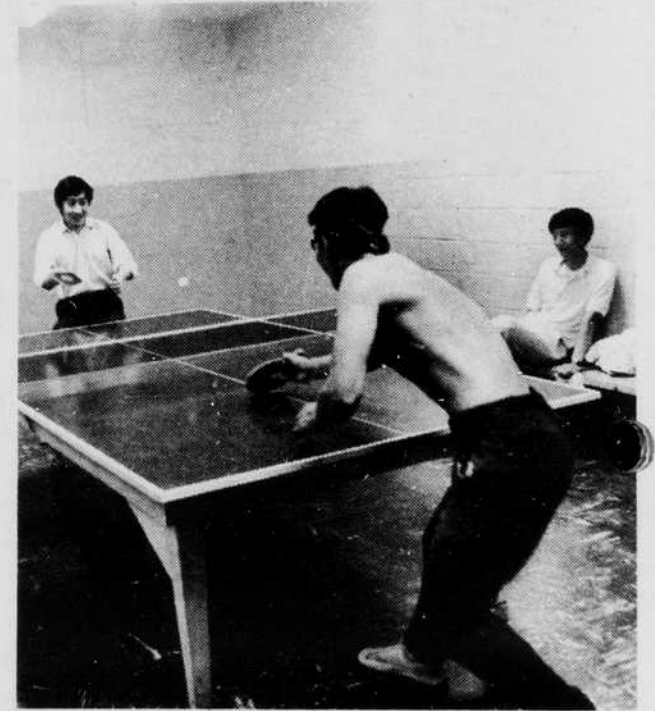

RECREATION AREA

STEP DOWNSTAIRS

TO AN ENTIRE FLOOR

OF FUN AND GOOD TIMES

The lower floor houses the recreation center, men's and women's restrooms, locker rooms, student union offices, Drug Information Center, Draft & Military Information Center, Outdoor Resources Center, Outdoor Program Offices, games area recreation offices, candy and coke machines as well as a large study room. Walk on down the stairs and get yourself oriented.

Your Leisure Hours

Thousands of students have spent millions of leisure hours in the Recreation Center on the lower floor of the Erb Memorial Union. You, too, are welcome to take advantage of the fun and games provided your spare time enjoyment. The area has AMF and Brunswick bowling alleys to provide healthful exercise, fun and the opportunity to meet others with similar interests. The rates for bowling are the lowest you've ever heard of and there are plenty of leagues for those interested in taking the sport more seriously. Ask at the recreation desk for complete information about winter leagues and schedules for open bowling hours.

SHARPEN YOUR EYESIGHT on one of the large pool or snooker tables where both flubbers and dubbbers and the experts rub elbows. You'll like the low rates for this game of skill.