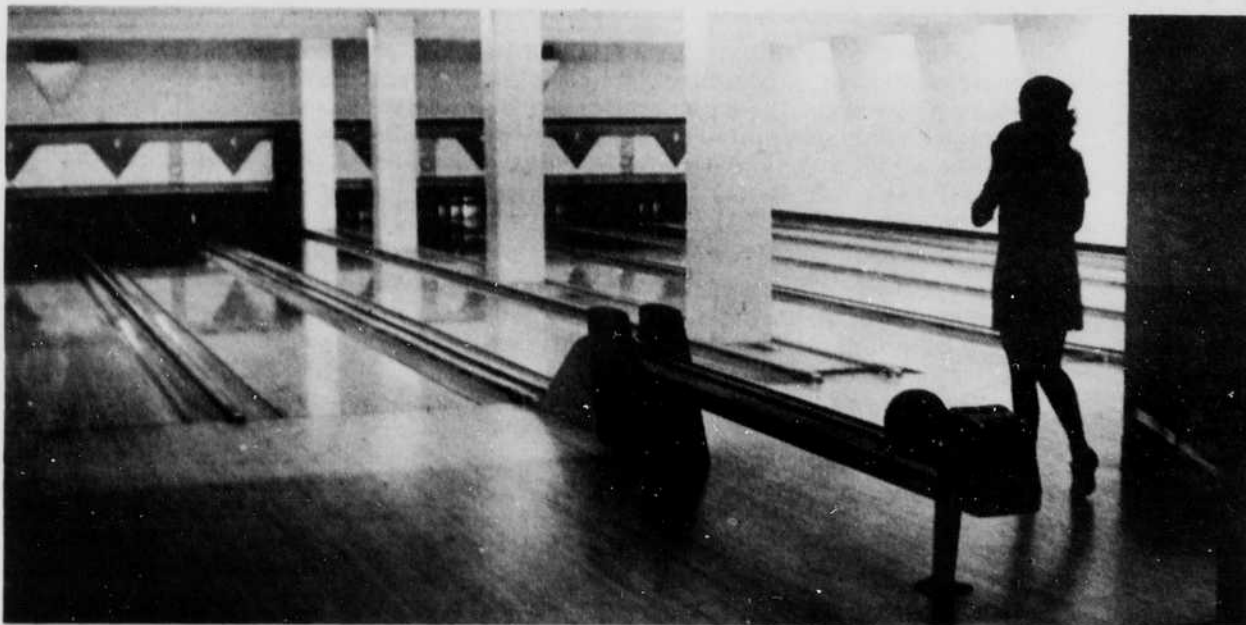

RECREATION AREA

STEP DOWNSTAIRS

TO AN ENTIRE FLOOR

OF FUN AND GOOD TIMES

The lower floor houses the recreation center, men's and women's restrooms, locker rooms, student union offices, Drug Information Center, Draft & Military Information Center, Outdoor Resources Center, Outdoor Program Offices, games area recreation offices, candy and coke machines as well as a large study room. Walk on down the stairs and get yourself oriented.

Your Leisure Hours

Thousands of students have spent millions of leisure hours in the Recreation Center on the lower floor of the Erb Memorial Union. You, too, are welcome to take advantage of the fun and games provided your spare time enjoyment. The area has AMF and Brunswick bowling alleys to provide healthful exercise, fun and the opportunity to meet others with similar interests. The rates for bowling are the lowest you've ever heard of and there are plenty of leagues for those interested in taking the sport more seriously. Ask at the recreation desk for complete information about winter leagues and schedules for open bowling hours.

SHARPEN YOUR EYESIGHT on one of the large pool or snooker tables where both flubbers and dubbbers and the experts rub elbows. You'll like the low rates for this game of skill.