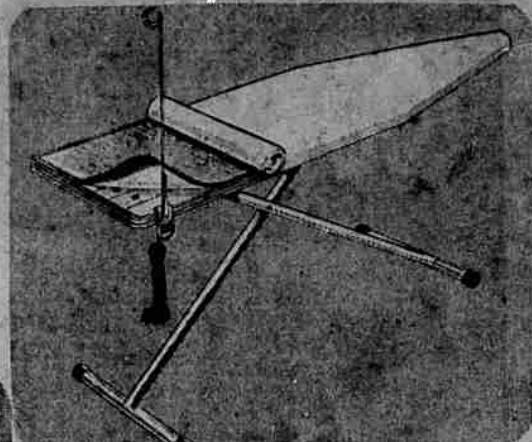

1481 N.E. Stephens
672-4811

**MONTGOMERY
WARD**

HURRY IN! WHILE THEY LAST!

**SALE
OF
SALES**

COVER SET, 55% OFF
Teflon-coated cotton cover; heat-resistant rayon, poly-foam pad. Speeds ironing. Reg. 2.19 set, now **1.39**

SKILLET, 31% OFF!
6 1/2" diam. heavy cast iron; pre-seasoned, ground smooth for easy cleaning. Reg. 1.29 ea, now **88c**

BIG 3.19 SAVING
COMPLETE IRONING TABLE OUTFIT

Includes sturdy metal ironing table with 1 1/4" offset legs that adjust to any height, scorch-resistant Zedalon cover with 2-layer pad and handy cordminder.

8⁸⁸

Reg. 12.07 Comb.

**FEATURING
SMASH-LOW PRICES
NEWS-MAKING ITEMS!**

**PINK RIBBON
APPLIANCE SALE**
Also Now In Progress!

WARDS SUPER VALUE • WARDS SUPER VALUE

22.48 ALUMINUM COOK SET

WARDS SUPER SAVER VALUE

**WARDS SUPER
SAVER VALUE**

12⁸⁸

9-pc. aluminum

9.60 savings on open stock prices! 10-ga. aluminum, thick as a silver dollar, spreads heat evenly with little water, saves vitamins. Set includes: 1-qt. and 2-qt. sauce pans; 10" chicken fryer; 3-qt. combination cooker and four covers. Black Bakelite handles.