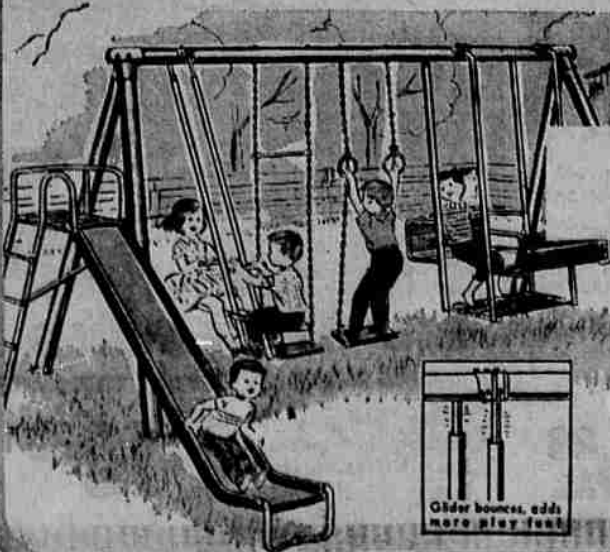

Size about 33" x 75"
Reg. 10.95 **8.88**

3-LB. DACRON®
Warmth Without Weight

100" zipper.
Size about 34" x 77"
Reg. 16.95 **14⁸⁸**

4 1/2 Lb. DACRON®
Extra size bag. 20% more warmth. Size about 39" x 79"

Reg. 29.95 **25⁸⁸**

SOLD FOR 50.95 LAST YEAR!

**STRONG, 13-PLAY GYM,
2 1/2" TUBE STEEL FRAME!**

34³³

ALL-WEATHER FINISH

Last summer's best seller at 50.95 this year's big buy at a 16.62 super saving. Husky 2 1/2" frame on Wards exciting Hawthorne gym means greater stability; towering 8' legs mean swings soar higher. With 8' slide, bouncy glider, lawn swing for 4. Top bar 10'2" long.