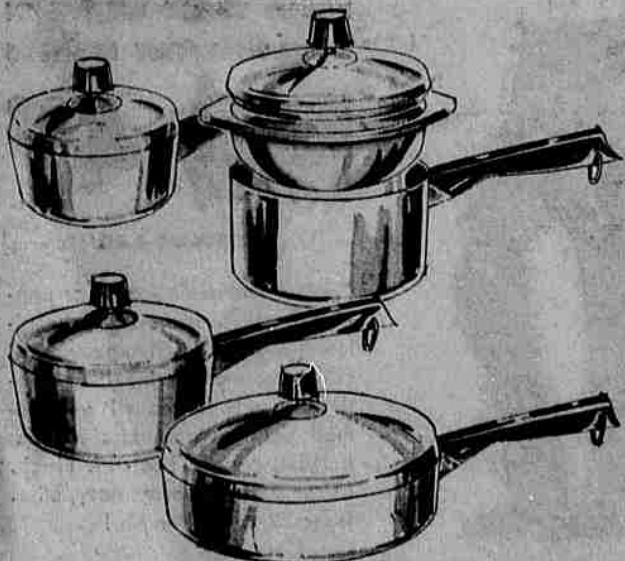

SKILLET, 31% OFF!
6 1/2" diam. heavy cast iron; pre-seasoned, ground smooth for easy cleaning. Reg. 1.29 ea, now **88c**

BIG 3.19 SAVING
COMPLETE IRONING TABLE OUTFIT

Includes sturdy metal ironing table with 1 1/4" offset legs that adjust to any height, scorch-resistant Zedalon cover with 2-layer pad and handy cordminder.

8⁸⁸

Reg. 12.07 Comb.

**FEATURING
SMASH-LOW PRICES
NEWS-MAKING ITEMS!**

**PINK RIBBON
APPLIANCE SALE**
Also Now In Progress!

WARDS SUPER VALUE • WARDS SUPER VALUE

22.48 ALUMINUM COOK SET

WARDS SUPER SAVER VALUE

**WARDS SUPER
SAVER VALUE**

12⁸⁸

9-pc. aluminum

9.60 savings on open stock prices! 10-ga. aluminum, thick as a silver dollar, spreads heat evenly with little water, saves vitamins. Set includes: 1-qt. and 2-qt. sauce pans; 10" chicken fryer; 3-qt. combination cooker and four covers. Black Bakelite handles.