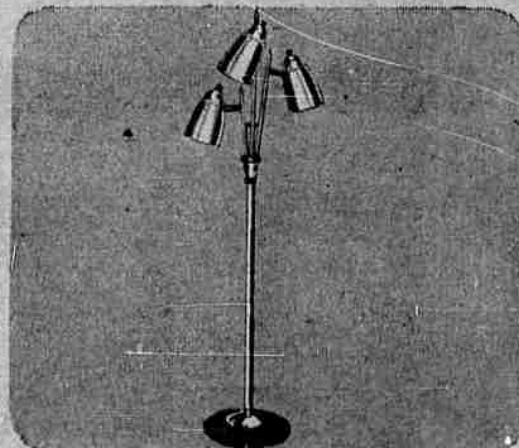

BIG 31% SAVING
WARDS POPULAR "SPEAR" TREE LAMP

3-way lighting at an unbelievably low price! Excitingly different styling: 3 lamps swivel individually; 59" high; champagne-color base and shades. UL listed.

10⁸⁸
Reg. 15.95