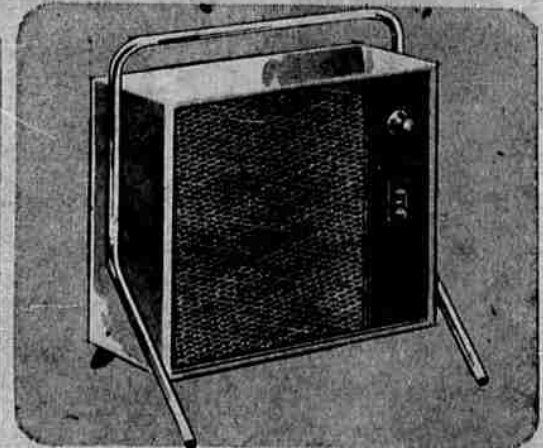

HEATER, 25% OFF!
HAS AUTOMATIC THERMOSTAT, FAN

Perfect for warming small or large rooms! Has dual wattage, 1320-1650; safety switch. Tilts 20° to direct the fan-forced warm air and radiant heat rays.

20⁸⁸
Reg. 27.95