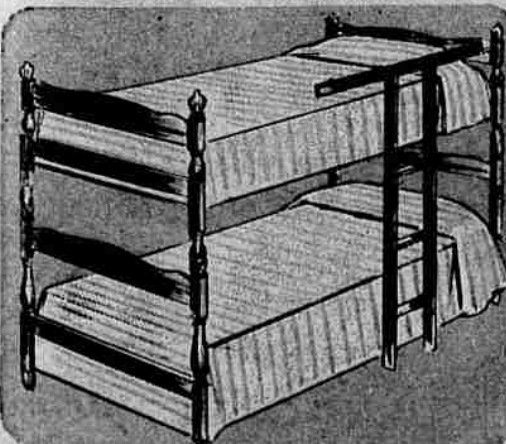

Year-round sleeping comfort! Dual purpose cover is cool blanket or warm sheet. White cotton; 72x90" size.

MEN'S SLACKS... SAVE 2.10

BRENT TWIST WEAVE IN
2 WASH-WEAR MODELS

SUPER
SAVER
VALUE

4⁸⁸

REGULAR 6.98

Choose neat plain front—or popular pleated model—both with tailoring features you'd expect to find only in more expensive slacks. Subtle reverse twist weave is an automatic wash-wear blend of Acrilan acrylic, rayon, acetate. Black, brown, charcoal gray, navy, olive. Sizes 29 to 42. Hurry in!

SAVE OVER '23!
COMPLETE 7-PIECE BUNK BED SET

Wards lowest price for classic panel-style bunks in spice-box maple finish. With link springs, 126-coil mattresses, guard rail and ladder. Full 39" size. Buy now!