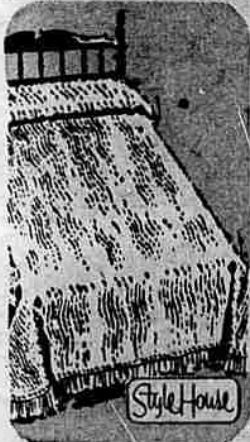

77c
20-EXP. ROLL

CRISP, WHITE
EASY-CARE
COTTONS

3⁹⁹

REG. 5.98

New fashions for your busy new year at easy-to-take savings! Such a fine selection, you're sure to find your work-a-day favorite. Shirt-waist and coat styles; full and slim skirts; button and snap closings in crisp white, easy-care cotton with feminine detailing. 8 to 20.

OPEN THUR. & FRI. NIGHT 'TIL 9

**RAYON CHENILLE
FRINGED SPREAD**
3.99 REG. 4.99

Tufted rayon in washable throw style has rounded corners, bullion fringe. Choice of colors; twin or full size.

**WHITE COTTON
SHEET BLANKET**
1.99 REG. 2.49

Year-round sleeping comfort! Dual purpose cover is cool blanket or warm sheet. White cotton; 72x90" size.

MEN'S SLACKS... SAVE 2.10

BRENT TWIST WEAVE IN
2 WASH-WEAR MODELS

SUPER
SAVER
VALUE

4⁸⁸

REGULAR 6.98

Choose neat plain front—or popular pleated model—both with tailoring features you'd expect to find only in more expensive slacks. Subtle reverse twist weave is an automatic wash-wear blend of Acrilan acrylic, rayon, acetate. Black, brown, charcoal gray, navy, olive. Sizes 29 to 42. Hurry in!