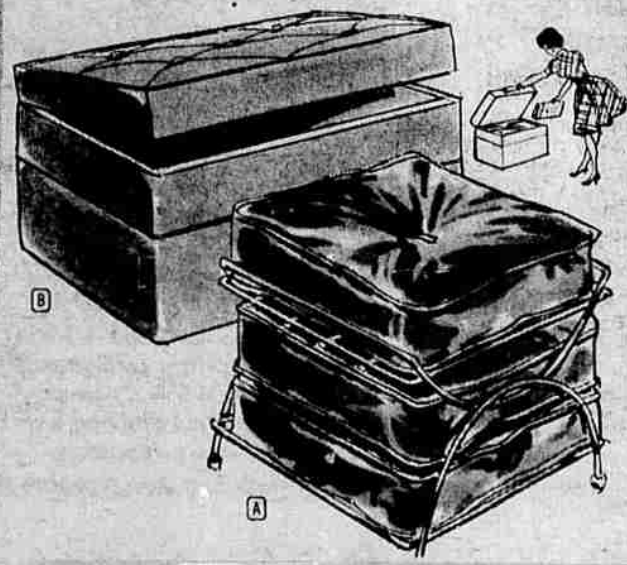

36⁸⁸
NO MONEY DOWN
REG. 46.95

1/3-HP JET PUMP

NOW, \$9 OFF!
FOR SHALLOW OR DEEP WELLS

86⁸⁸
LESS JET
NO MONEY DOWN

Reg. 95.95. No fuss, no bother. Smooth, automatic operation... just prime it once, then it primes itself. Pumps up to 475 gallons per hour at 20 pounds of pressure. For wells down to 70-ft. 20-gal. galv. tank. Select jet for your requirements. ½-hp pump... reg. 108.95 **97.88**

TWO SMART HASSOCK STYLES

3 PILLOWS IN A "PACKER", OR HANDY STORAGE TYPE

13⁸⁸
Each

Reg. 16.95—Charge yours!

(A) Use kapok-filled 17½" vinyl cushions for extra seating; brass-plated steel frame as magazine rack. White, turquoise and tangerine.