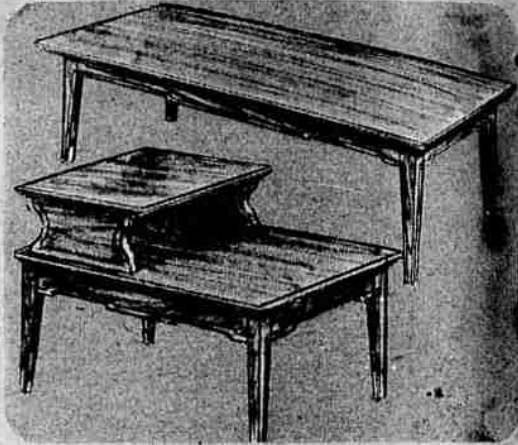

TOPS ARE PIONITE
REG. $1.95 STEP OR COCKTAIL TABLE

Warm walnut finish with matched Pionite® plastic tops that resist marring, stains, spills, even burns! Excellently styled to blend with today's modern decor.

27⁸⁸
NO MONEY DOWN