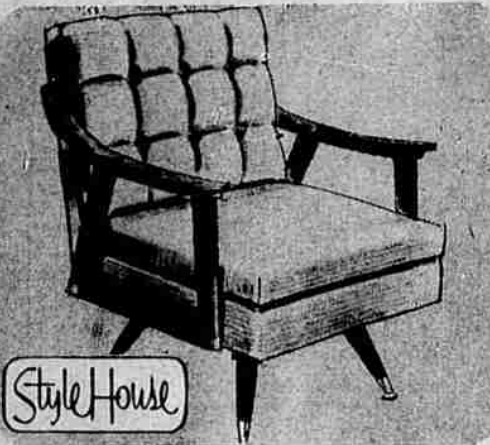

1481 N. E. STEPHENS
672-4811

YOUR MERRIEST CHRISTMAS BEGINS AT WARDS!

OPEN THURSDAY AND FRIDAY NIGHTS UNTIL 9

Early Bird SPECIALS

Style House

MODERN ROCKER
COLORFUL COVER, FOAM COMFORT

MW Thrush Beige, Lt. Thrush Brown, Burnt Orange, Gold, Turquoise! 3" Ward-Foam* reversible seat cushion; plus 2" foam back. Walnut finish legs, arms! Great value!

39⁸⁸
NO MONEY DOWN
REG. 49.95

*Wards name for urethane foam cushioning

TOPS ARE PIONITE
REG. \$1.95 STEP OR COCKTAIL TABLE

Warm walnut finish with matched Pionite® plastic tops that resist marring, stains, spills, even burns! Excellently styled to blend with today's modern decor.