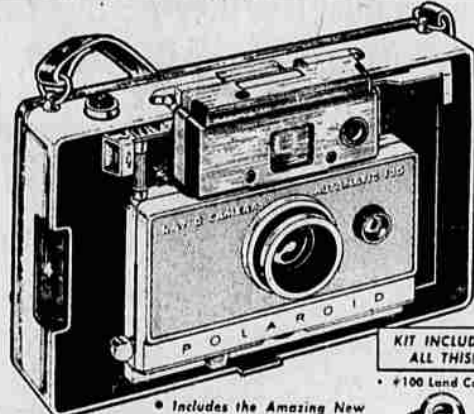

New! 5-Pc. Polaroid Color-Pack Camera Kit