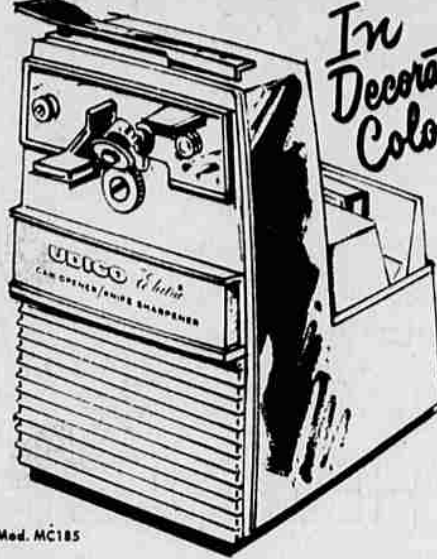

ALL NEW UDICO CAN OPENER-KNIFE SHARPENER

In Decorator Colors!