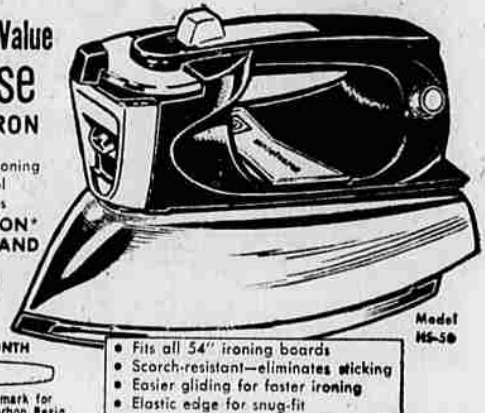

NEW! Tremendous EXTRA Value Westinghouse SPRINKLE-STEAM 'N' DRY IRON

• Uses plain tap water
• Sprinkles even when dry ironing
• Single fingertip dial control
• Full range all-fabric settings
• WITH A WELMAID TEFLON IRONING BOARD PAD AND COVER SET **16.88**
PAY ONLY 1.00 MONTH