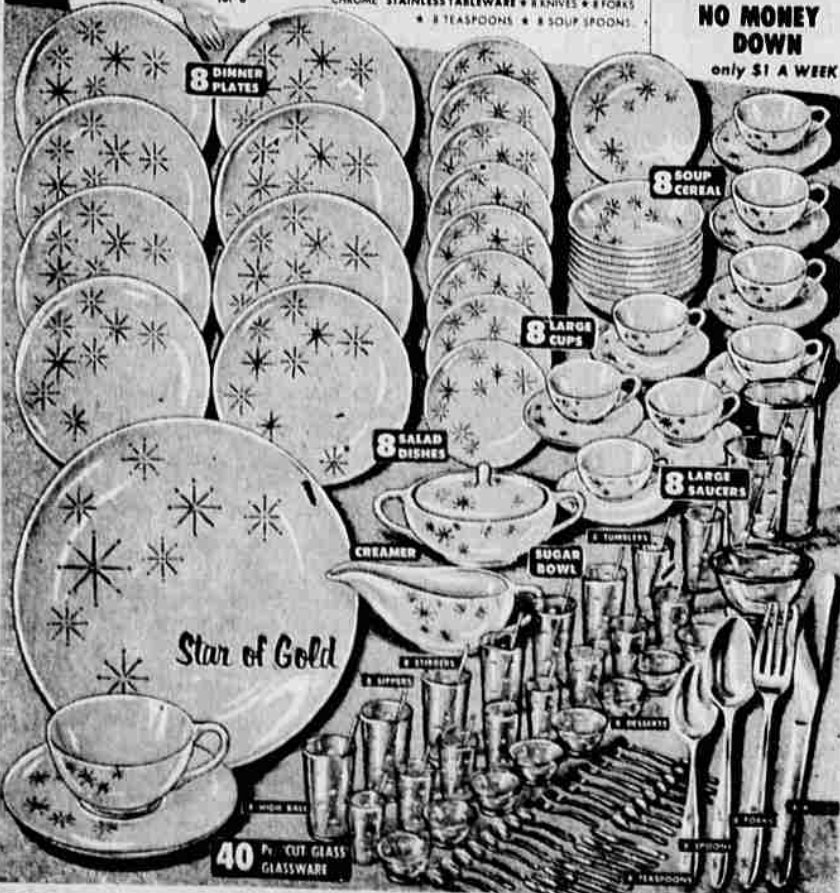

WEISFIELD'S
THE WEST'S LARGEST
CREDIT Jewelers

650 S. E. Jackson Open Fri. Till 9 Phone 672-1606