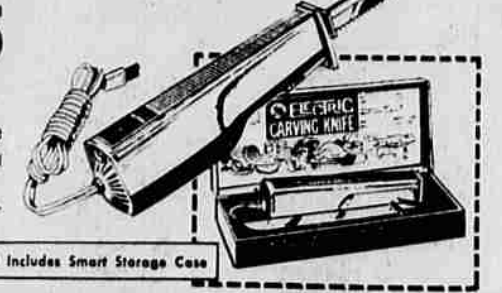

New General Electric ELECTRIC CARVING KNIFE

Professional Type Carving Is So Easy—Right On Your Own Table

pay only **24.95**
mod. EK-1 3.00 month

You'll Enjoy This Exciting Appliance

- Slices neat, uniform slices of all foods
- Durable stainless steel blades detach, have lifetime sharpness
- Powerful G.E. motor in handle
- 8 foot cord