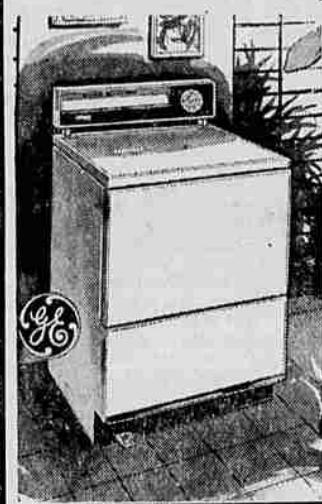

October Dryer Special

G. E. DRYER

- Completely Automatic—No guessing time or temp. set
- Guessing Time or Temp. Setting
- 24 Lb. Capacity
- Safety Start Switch
- All Porcelain
- Synthetic De-Wrinkle Cycle

Model DA810
List Price $229.95

$164⁰⁰*

G. E. DRYER

1. 2 Cycle Dry • Fully Automatic
   - Heat Selection
   - All Porcelain Tub & Top
2. **$126***