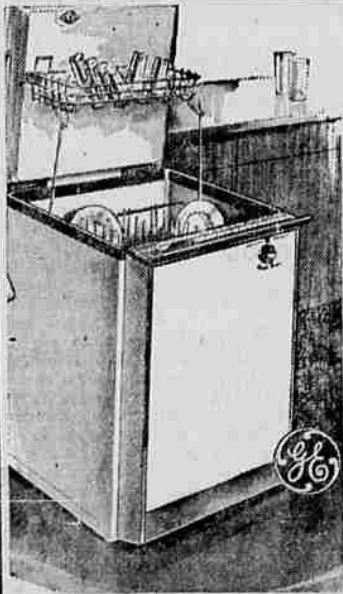

General Electric Mobile Maid Dishwasher

- 3-Way Wash Action
- 15 Place Capacity
- No Pre-Rinsing with Flush-Away Drain
- 3-Cycle Push-Button Control

Model SP503
List Price $279.95

$248*

G. E. Portable Dishwasher

1. No Hand-Rinsing Necessary
   - Easy Roll-Around Casters
2. **$127***