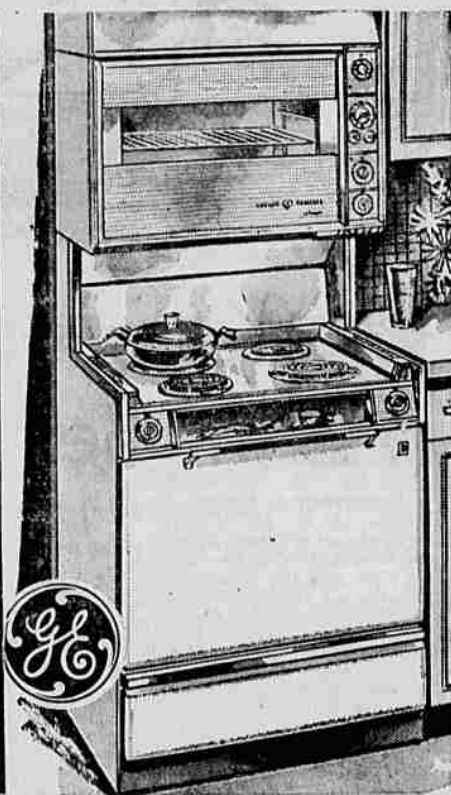

The Glamorous & Exciting G. E. AMERICANA RANGE

PROVIDES "STAND-UP" LOOKING TO SEE WHAT'S COOKING!

Watch your foods reach gourmet perfection right before your eyes. General Electric's unique, new Skylight window lets you conveniently glance into the lower oven without bending or stooping. The upper oven with its automatic rotisserie has a big picture window that puts your foods in full view . . . at eye level.

Discover the many other wonderful advantages of the range that will make your kitchen, whether it is brand new or just in the need for a new range, a center of beauty and superbly cooked food.

Pay As Little As **$3.45** Per Week

- ★ Free Delivery
- ★ Free Installation
- ★ No Payments Til Jan. '64