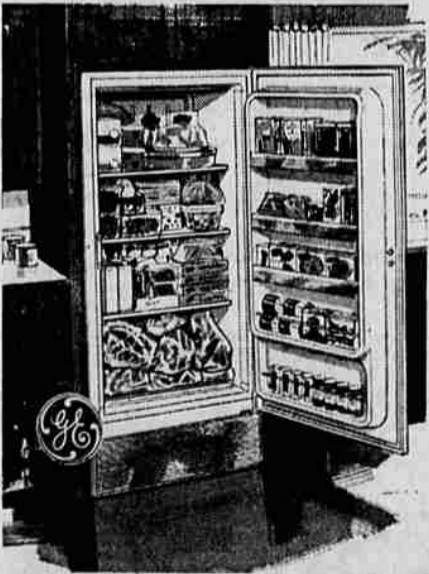

General Electric FREEZER

1. 427 Lb. Capacity
   - 12.2 Cu. Ft.
   - Total Contact Freezing
   - Two Warranties:
     - Five Year Unit
     - $200 Food Spoilage
2. Model CA-222
   List Price $259.95

Summer Sale Price **$177⁰⁰***

BIG BOY — 22 Cu. Ft. — 770 lb. Capacity Freezer Special List $449.95 **$258⁰⁰***

* All Prices With Trade

★ FREE DELIVERY

★ NO REGULAR PAYMENT TIL OCTOBER

★ FREE INSTALLATION

CARTER TIRE COMPANY

266 S. E. Stephens 672-3393

APPLIANCES — TELEVISION TIRES — RECAPS