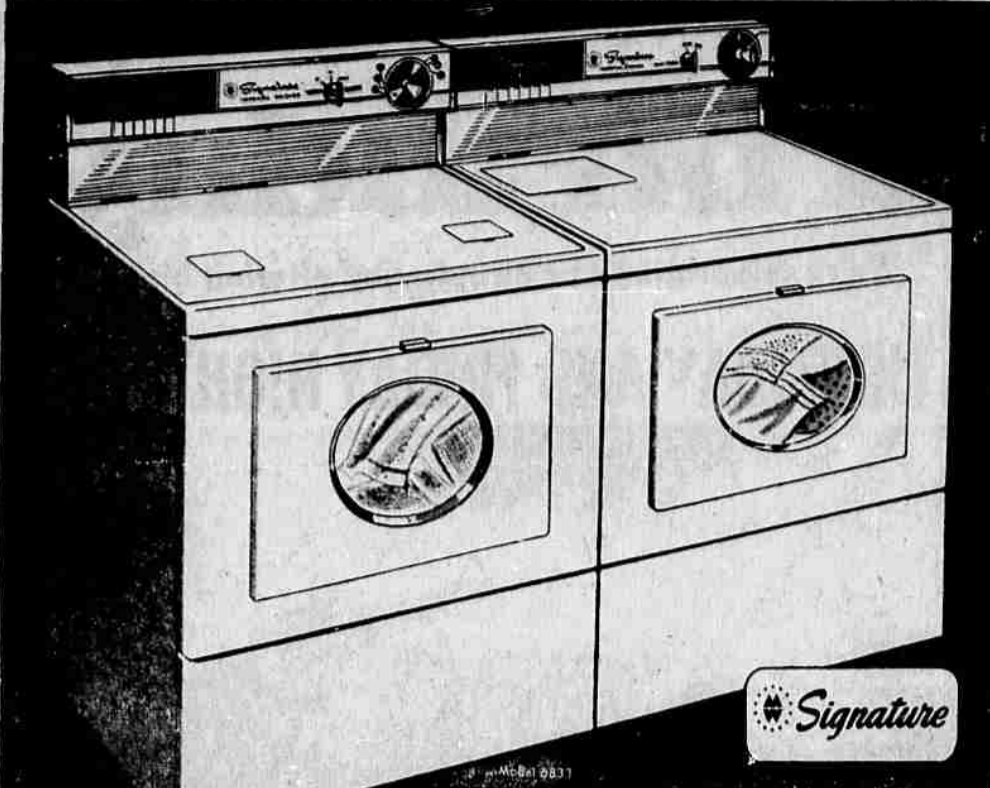

2nd birthday sale

We're really celebrating!
Don't miss these savings!

IT'S AUTOMATIC!
30-IN. SIGNATURE ELECTRIC RANGE
Modern automatic features include clock-controlled oven, Thermal Eye® burner. Oven window, light, lift-off door. Storage drawer for cooking utensils.
\$199
NO MONEY DOWN
REG. 229.95

SAVE \$79 on laundry pairs
12 LB. FRONTLOADER \$234 Reg. 289.95 Washer only
ELECTRIC DRYER TWIN \$174 Reg. 189.95 Dryer only
BUY THE PAIR FOR ONLY \$399!
Big 12 lb. capacity! 6 pushbutton programs for all-fabric care. 3 wash, 2 rinse temperatures. Automatic bleach dispenser.
5 pushbutton programs dry all your washables. Shuts off automatically. Big 12-lb. capacity.