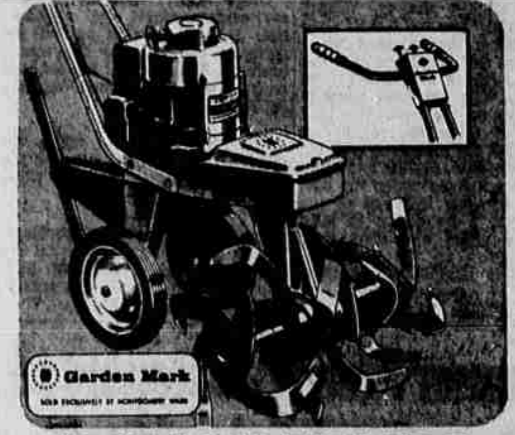

**2<sup>99</sup>**

6 x 15 FT.  
NO MONEY DOWN  
Reg. 6.95

30% OFF! 20-IN. LAWN SPREADER

MODEL 1092 9<sup>88</sup> reg. 14.95

Holds 70 lbs. Seeds, fertilizes your lawn quickly! Easy-to-read "Micro-Line" flow control; on-off control.

**FREE COKE**  
SALE PRICES GOOD  
FRIDAY and SATURDAY ONLY  
OPEN UNTIL 9 P.M.  
FRIDAY NIGHT

30% OFF! LIQUID FISH FERTILIZER

REG. 1.44 reg. 2<sup>49</sup>  
Nitrogen, phosphorus, potash content for a rich color, good root growth and plant hardiness. Easy to apply.