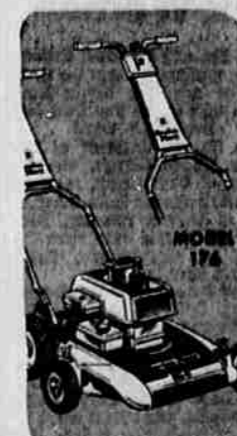

**GARDEN MARK RHODODENDRONS**  
**77<sup>c</sup>**  
REG. 1.69  
Choice varieties produce colorful blooms which practically cover entire bush. Has attractive green foliage.

**21-INCH, 3-HP ROTARY MOWER**  
**74<sup>88</sup>**  
REG. 89.95  
New Instant-Action wheel-height adjustment; Powr-Kraft engine; gas-oil gauge; Lo-Tone muffler.

**13% TO 31% OFF!**  
**9.95 BARROW OR 8.95 SPREADER**  
Wheelbarrow features 34x27" seamless tray, full 4-cubic ft. capacity. Spreader boasts a 16" spreading width and on-off control on tubular steel handle.  
**6<sup>88</sup>**  
EACH

**10-YR. GUARANTEE**  
**1/2-INCH PLASTIC HOSE**  
Lightweight, easy to handle—stays pliable even in cool weather. Resists oil and heat, kinking and fading. Delivers to 17 gals. per minute. 50-foot length.  
**3<sup>44</sup>**  
REG. 4.69