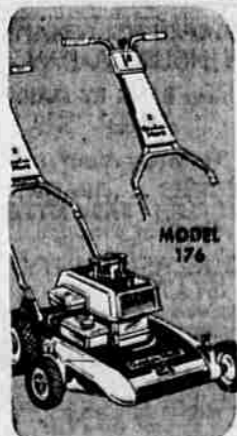

21-INCH, 3-HP ROTARY MOWER
74⁸⁸
REG. 89.95
New Instant-Action wheel-height adjustment; Powr-Kraft engine; gas-oil gauge; Lo-Tone muffler.