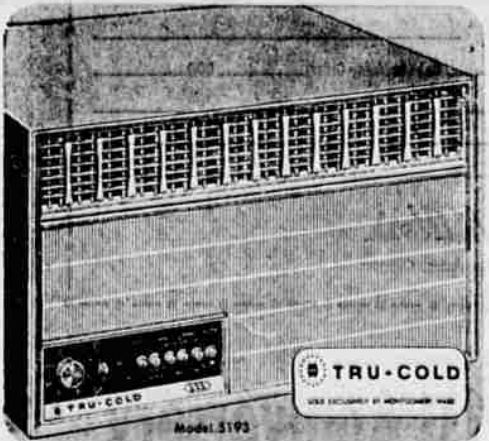

**FULLY AUTOMATIC
WARDS DUAL-STAT AIR CONDITIONER**

10,000 BTU Tru-Cold cools, dehumidifies, filters room air. You set the "climate"—Dual-Stat keeps it for you, automatically! 2 speed cooling and fan. 1 HP. 115-V.

REGULAR PRICE 229.95
Less CAL/ORE Elec. LEAGUE BONUS 30.00

10,000 BTU!

199⁹⁵

NO MONEY DOWN