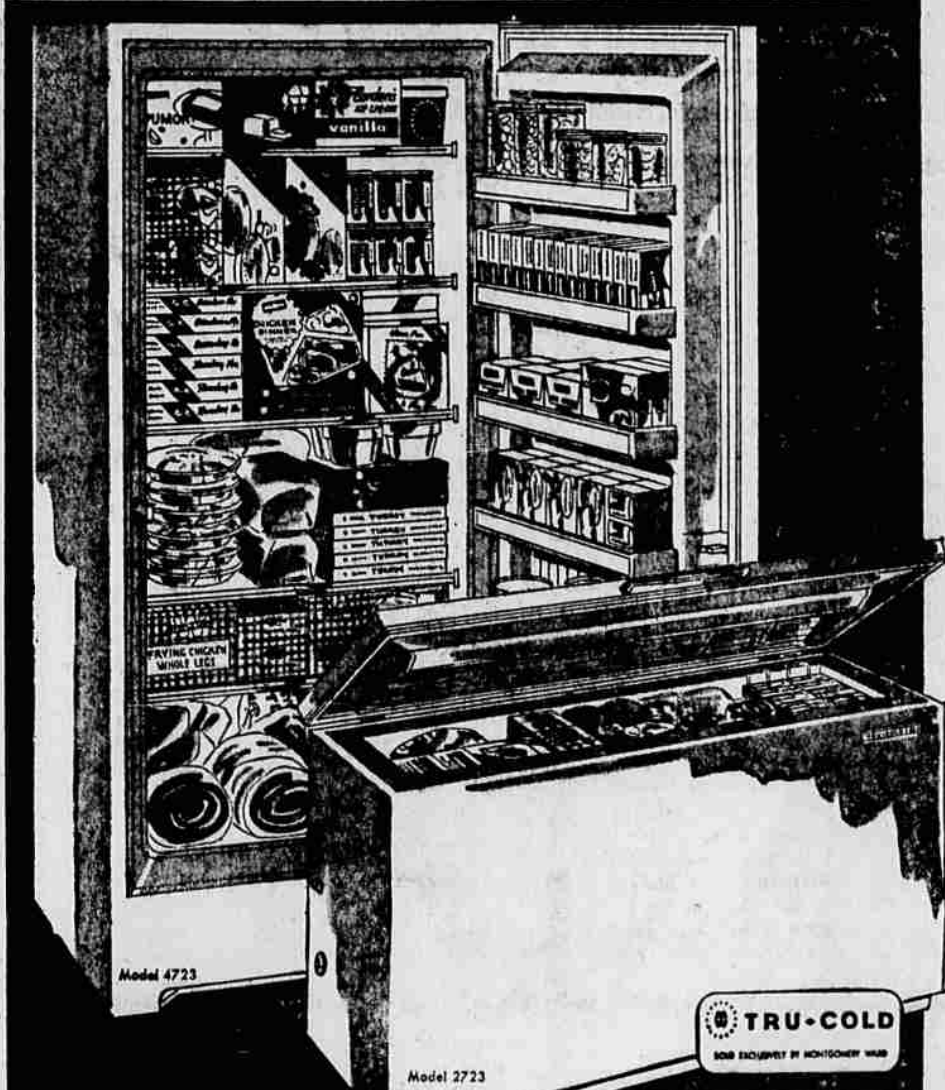

No money down on credit at Wards—just say "Charge It!"

- FREE DELIVERY!
- FREE normal installation

WARDS NATIONWIDE REPAIR SERVICE is just a phone call away!

1481 NE Stephens
OR 2-4811
OPEN
FRIDAY
NIGHT
'TIL 9

$31 TO $41 SAVINGS Tru-Cold 17' freezers

HANDY STORAGE FOR A
595-LB. FOOD SUPPLY

$198

upright or chest

NO MONEY DOWN

UPRIGHT FREEZER—SAVE 41.95! Store food on open refrigerated shelves. So easy to load, so easy to reach in and select just what you want! Certified 0° cold keeps food "farm-fresh," protects natural flavors and nutritional values. Adjustable cold control. Holds a 595-lb. "supermarket"! Reg. 239.95.

CHEST FREEZER—SAVE 31.95! Wide and deep, to hold large cuts of meat and bulky foods as well as ordinary packages—595 lbs. in all! Tru-Cold certified zero° storage guards vitamin and nutritional values, keeps food flavor-fresh till moment of cooking. Adjustable cold; handy food basket on top; movable divider below. Reg. 229.95.

ALL FROSTLESS! REDUCED $70

BIG TRU-COLD 13.8-FT. REFRIGERATOR-FREEZER

$299

REG. 369.95

Frostless refrigerator is big and roomy with door storage for butter, eggs, cartons. 3½ full-width shelves and twin crisper. 150-lb. frostless freezer below has storage door, giant swing-out basket and shelf. Right or left hand doors. Copper-tone finish, only $10 more.

**FULLY AUTOMATIC
WARDS DUAL-STAT AIR CONDITIONER**

10,000 BTU Tru-Cold cools, dehumidifies, filters room air. You set the "climate"—Dual-Stat keeps it for you, automatically! 2 speed cooling and fan. 1 HP. 115-V.

REGULAR PRICE 229.95
Less CAL/ORE Elec. LEAGUE BONUS 30.00

10,000 BTU!

199⁹⁵

NO MONEY DOWN

**WARD AUTOMATIC
2-SPEED, 2-CYCLE TOP LOADER**