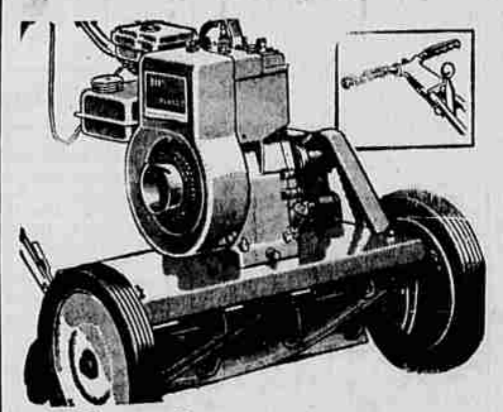

18" reel-type mower
2-HP, EASY SPIN ROPE STARTER
Reg. 74.50 A smooth performer at an economy price! Self-sharpening cutting blades, adjustable cutting heights. **59⁸⁸** NO MONEY DOWN

PAINT SALE

ONE-COAT Lo-Lustre HOUSE PAINT

now, save $4 a case!
6²⁸ gallon in 4 gal. cases
Reg. 7.29

Just one coat does the job... protects against mildew, rust and staining. Dries fast—bugs, dust and rain can't spoil the job. "Breather-type" alkylid oil base resists blistering. Self-cleaning white, fade-resistant. Latest colors. 4" pure bristle brush... **3.98**

PAINT SALE

SUPER WHITE HOUSE PAINT

save $4.00 on 4 gals.
Reg. 5.98 gal. Self-cleaning. Linseed oil base. 4" bristle brush... **4⁹⁸** per gal. in 4-gal. case

now! save $4 a case

1-COAT BRILLIANT WHITE HOUSE PAINT
5⁹⁸ gallon in 4 gal. cases
Reg. 6.98. 1 coat even covers black! Alkylid oil base... resists blistering, mildew. 4" nylon brush 4.98

buy in cases—save $4

1-COAT PAINT AND PLASTER FINISH
2⁹⁸ gallon in 4-gal. cases
Reg. 3.98. Texture finish covers cracks. Odorless and fast-drying. Colors. Stack up now! Save $4.00 on every case!

SAVE 71c ON 1-Coat Latex!

1-COAT LATEX FLAT WALL PAINT
4⁹⁸ Reg. 5.69

• Easy to apply
• No lap marks, odor
Dries in 30 minutes—enjoy your new color decor the same day you paint! Wash tools in water! Colors.

LATEX STUCCO, MASONRY

COVERALL LATEX STUCCO & MASONRY PAINT
3⁹⁸ gal.
For indoors or out—dries in 1/2 hr. Colors.

REG. 2.19, 1-COAT SATIN ENAMEL

1-COAT SATIN ENAMEL
1⁸⁸ oz.

• Odorless, non-toxic
• Highly scrubbable
Ideal for walls and trim. Color-coded to match 1-Coat Latex above!

FLAT COVERALL LATEX

COVERALL LATEX FLAT WALL PAINT
3.98 gal.
Dry in 30 minutes! Leaves no odor, lap marks; wash tools in soap and water. Colors.

$3-$4 off!

WARDS REG 22.95 ALL-ALUMINUM EXTENSION LADDER
18⁸⁸ 16' size

20' reg. 28.95 — **25.88**
24' reg. 35.95 — **32.88**
28' reg. 42.95 — **39.88**

Now, safer than avg! Aircraft-type alloy—40% stronger than ordinary alloys. Rigid 3" rails, non-skid rungs, rubber safety shoes.

PAINTING SUPPLIES

TAKE YOUR CHOICE
88c

Reg. 1.59 calking gun 88c
3/1.77 calking cartridges 3/88c
Reg. 1.59, 16-oz. spray enamel 88c
Reg. 1.15 qt. brush cleaner 88c
Reg. 1.59 paint roller, toy 88c