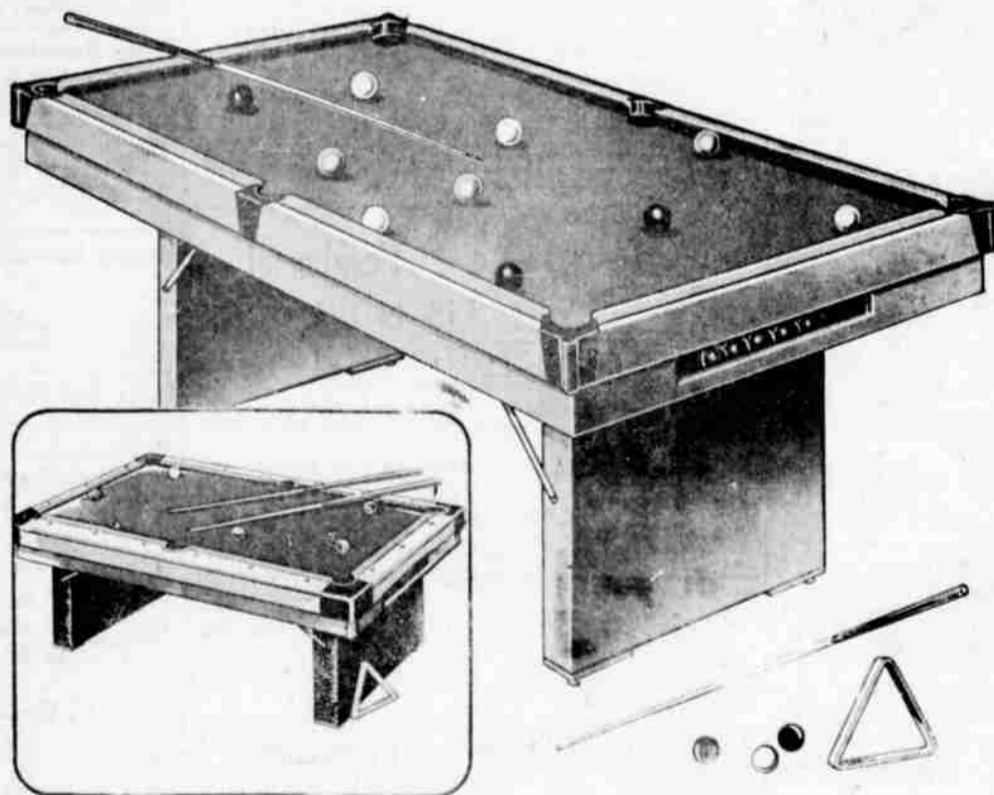

designed for family fun!

8' BOMARK VII POOL TABLE SET

174⁸⁸
No money down

7' FOLDING POOL TABLE SET

84⁸⁸
No money down

Many deluxe extras found in pro-type tables! Incl.: built-in ball-cue rack, upholstered pockets, woven billiard cloth, folding pedestal legs. 57" cues, balls, triangle, bridge, chalk, rules.

Sets up in minutes! Massive pedestal legs fold for easy storing. Bed and floor levelers; auto. ball return, dual scoring devices, mar-proof beige finish. 52" cues, balls, triangle, bridge, chalk, rules.