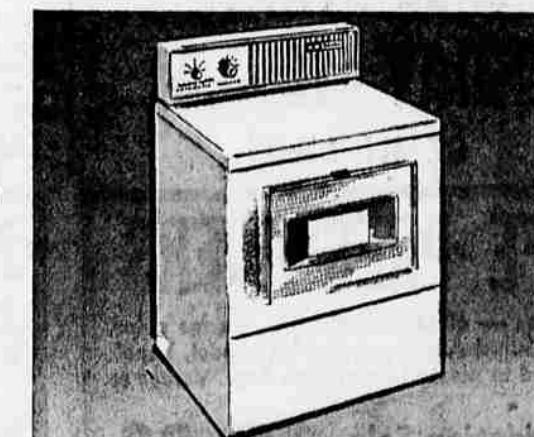

SPECIAL! SIGNATURE deluxe automatic washer

199.88