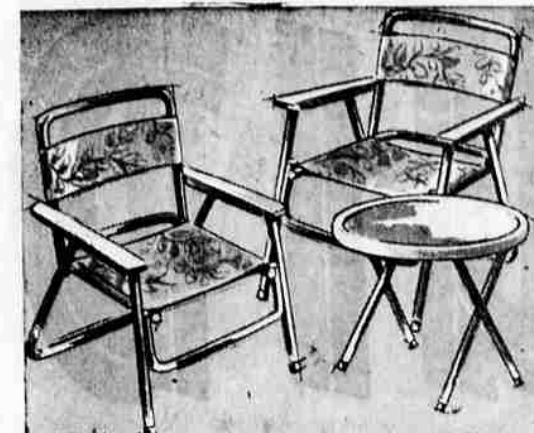

SALE! Regular 11.27 steel table and 2 chairs

NOW GET ALL 3 FOR **9.88**