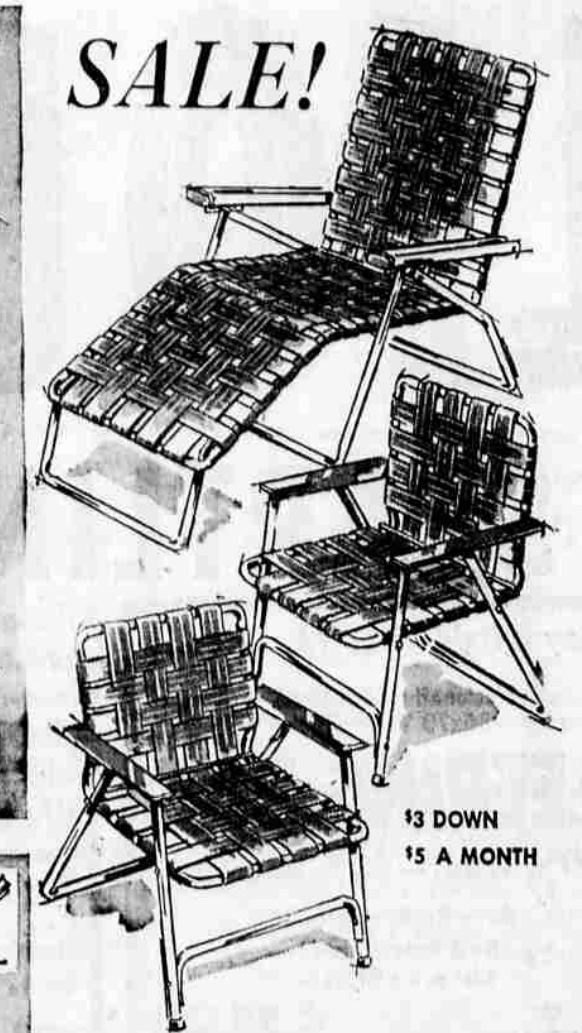

Lightweight aluminum lounge and chair sets

24.88

Choose from 3 groupings: A lounge with two chairs—two lounges or four chairs

Three ways to choose this carefree aluminum furniture with Saron webbing. It's lightweight, easy to move, goes into your car trunk for every outing. Won't fade in the sun, won't rust in the rain. Folds compactly for storage. Chaise adjusts to 6 comfortable positions. Turquoise or yellow webbing.

SALE! Regular 29.95 5-way innerspring lounge

PAY ONLY 2.50 DOWN $5 A MONTH **24.88**

SPECIAL! SIGNATURE deluxe automatic washer

199.88