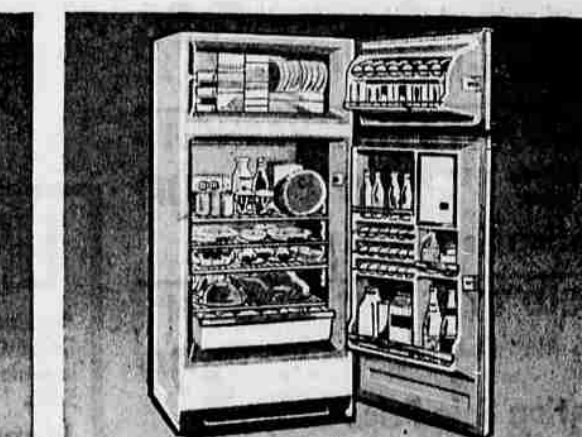

SALE! 13 cu. ft. 2-door refrigerator-freezer

$299

Exclusive Cycle-Cold automatic defrost refrigerator section with adjustable shelves and spacious storage door. Separate 101-lb. true-zero freezer has handy storage door. Free 5-year warranty.

Usual 3.98 washable cool cotton dresses

2 for $5

Pretty checks, exciting prints, gay solids. Many styles, beautifully made, carefully detailed. Get set for summer! 7 to 14.

SALE! Girls' 2-piece pedalpusher play sets

1.88

Many styles in gay colors. Cool, wash-bright cottons. Outstanding values at Wards extra low prices. Sizes 3 to 6X.

SALE! Boys' wash 'n' wear shirts

2 for $3

Reg. 1.98 each. Handsomely tailored cardigan styles in little-or-no iron cottons. Knit or foulard insets. 6 to 18.

SALE! Girls' usual 2.98 cool cotton dresses

2 for $3

Many styles in cool, sun-bright colors. Lace trims, full flared skirts, dainty details. Every dress washable. 3 to 6X.

SALE! Girls' regular 98¢ blouse and shorts sets

84¢

Cool, machine washable cotton in gay colors! Sleeveless blouses, elastic boxer shorts. Priced for savings! 3 to 6X.

SALE! Boys' regular 2.98 washable cotton pants

1.99

Lustrous, polished cotton is mercerized, Sanforized. New back flap pockets, pleated for that slim look. Sizes 6 to 18.

SALE! 19-inch steel ice chest

Reg. **8.44**

Leakproof steel construction, fiber glass insulation. Colorful baked-on enamel finish.

SALE! 1 gallon camping jug

2.89

Fiberglass insulated, with white plastic inner lining fused to steel. Blue and white finish.

SALE! Metal camping stool

Reg. **99¢**

Seasoned wood frame bolted for extra strength. Canvas seat. Olive drab color.

SALE! Washable seat covers

NOW **3.66**

Washable. Highly absorbent terycloth... Blue, green or charcoal. Easy to install.

"Good car keeping... begins with beautiful seat covers"

Brighten up your car with a set of Riverside woven plastic covers. Smart plaids just damp-cloth clean.

20.88 INSTALLED FREE

SAVE 15%! Imported translucent china

REG. 39.95 EACH **33.88**

- Just 3 of 15 lovely patterns
- 4 or 6 extra cups included
- 2-year open stock guarantee

ALL 15 PATTERNS IN: 5-pc. place sets... 3.18 to 13.44 20-pc. sets... 11.44 to 13.44 66-pc. sets... 33.88 to 39.88 100-pc. sets... 49.88 to 58.88

POWR-KRAFT Your Choice Sale! Saber saw or orbital sander!

Save 8.07 on a versatile saber saw! Save 2.07 on a powerful sander! Or, have both for just 3.50 down! Free demonstration.

17.88 EACH

Celacloud fill sleeping bag

12.99

Snug-as-a-bug comfort with 3 pounds Celacloud fill plus Poplin Cover, flannel lining.

SALE! SIGNATURE zig-zag sewing machine, hardwood desk

Guaranteed for 20 years. Hand-d, darning, appliques. Pushbutton reverse, automatic bobbin winder, adjustable drop feed.

144.00 $5 DOWN

SALE! Airline 6 Transistor Pocket Radio, 39.95 quality

Shirt-pocket size, yet powerful. Plays on one low cost battery. High impact case. Includes free leather carrying case and earphone.

27.88 $5 DOWN