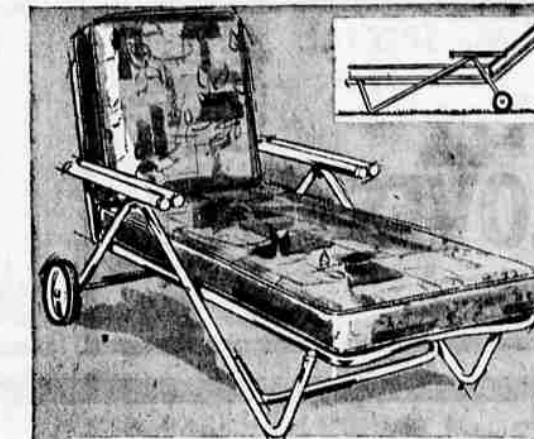

SALE! Regular 29.95 5-way innerspring lounge

PAY ONLY 2.50 DOWN $5 A MONTH **24.88**