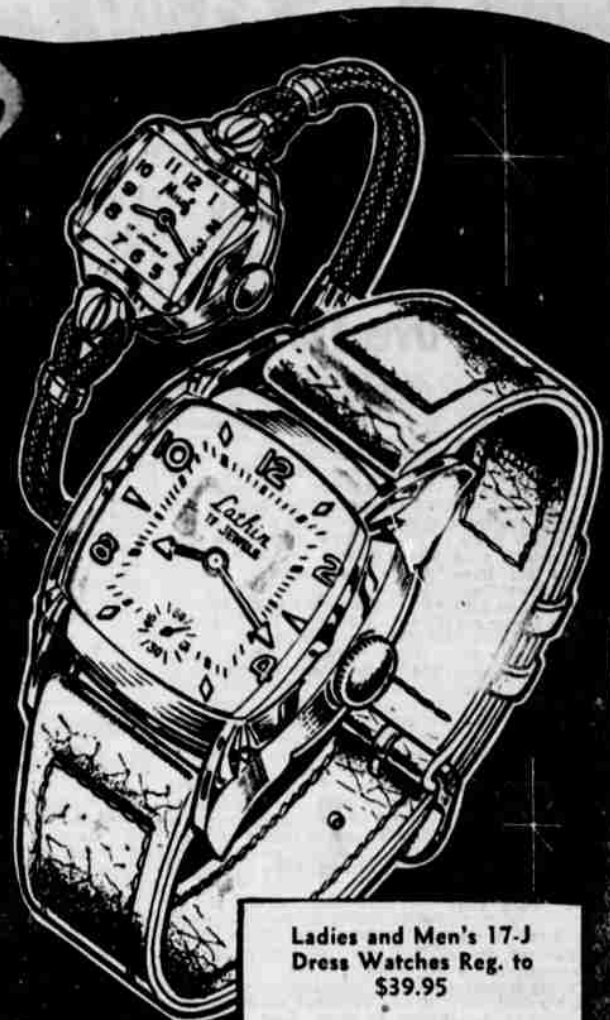

THE SEASONS FINEST WATCHES from WEISFIELD'S

The never-to-be forgotten gift for that special someone on your Christmas list . . . fine jewelry. Fill this Christmas season with memories both thrilling and treasured of the giving of the most enduring of presents, the gift of love. At Weisfield's you select from outstanding nationally known watches, quality diamonds.

Ladies and Men's 17-J Dress Watches Reg. to $39.95

Handsome style watches with unbreakable crystals. Sturdy leather bands. Both 17-Jewel.

$17⁸⁸

No Money Down—Pay Later