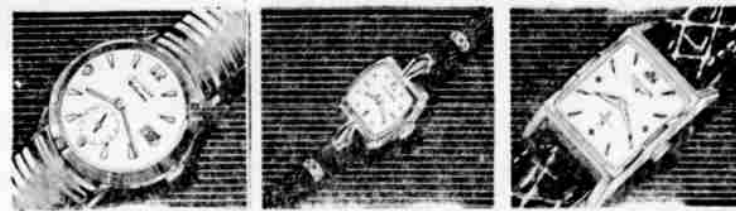

Wittnauer Calendar Tells time and date at one time. **39⁷⁵**
LONGINES 14-K Gold case of matchless styling is stunning for her. **89⁵⁰**
LONGINES Unique styling in aristocratic 14-K gold style case. **115**
WITTAUER She'll love those elegant lines, matching expansion bracelet. **55**