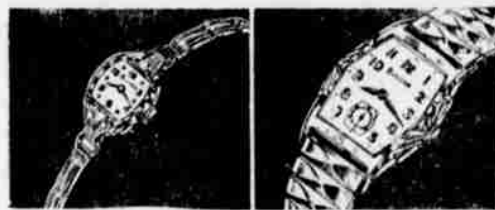

"MISS AMERICA" Ladies' 17-Jewel Bulova Watch with metal stretch band. **35⁷⁵**
"SENATOR" 17-J, yellow gold filled with stainless steel back. For men. **49⁵⁰**

BULOVA

17-JEWEL LADIES' AND MEN'S BULOVA WRIST WATCHES