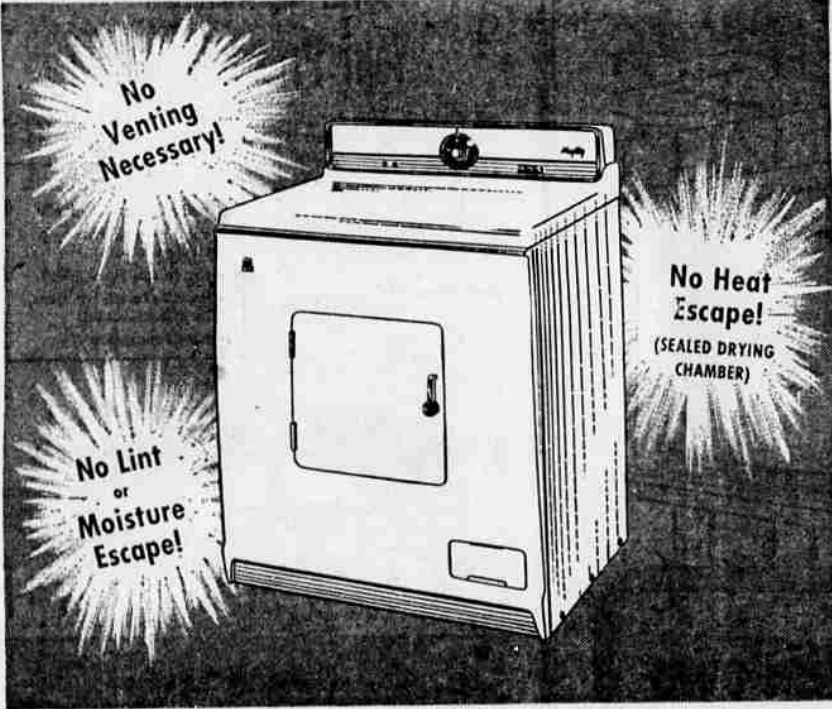

University Of Oregon Confers 1,100 Degrees

EUGENE (AP)—More than 1,100 degrees were conferred here Sunday at the University of Oregon's 79th commencement and baccalaureate exercises.

Dr. Douglas Horton, dean of the divinity school at Harvard, was the commencement speaker.

Dr. O. Meredith Wilson, university president, introduced one of the visiting mothers, Mrs. Sylvia V. Collins, who had traveled 6,000 miles from Georgetown, British Guiana, to see her son receive his master's degree in political science.

No Venting Necessary!

No Heat Escape!
(SEALED DRYING CHAMBER)

No Lint or Moisture Escape!

New drying principle eliminates room lint and moisture

Maytag NO-VENT Dryer

Work-saving features you have been waiting for! Truly modern dryer, needs no vent pipes, floats lint and moisture right down the drain. Dries all fabrics safely, from delicate lacy things to heavy shag rugs.

- Sealed drying chamber retains heat, provides faster drying, keeps laundry area cool. Water-cooling condenses moisture out of the air. Lint and moisture pumped down the drain.
- Full opening Safety Door stops all action when opened.
- Double insulation: 2 inch spun glass and heat-reflective foil.
- Flexible timer sets for light, medium, heavy loads. 5-minute no-heat cycle for modern fabrics. 3 heat settings.
- Ozone lamp provides extra sweet and fresh clothes.
- Adaptable to 110 or 220 volts.

When, for you, Home Improvement means new and finer appliances . . . you can rely on Quality Furnishers for the top quality lines.

QUALITY FURNISHERS

644 S.E. Stephens

Ph. OR 2-1821

REMNANTS of resilient flooring or tile can be put to many uses - as a background for modern pictures, as a pad for flower pots or hot utensils, or as material for a wastebasket - or can be used as a new cover for a damaged card table top.

END WASH BOWL WASHING!

New All-Fabric AUTOMATIC BY MAYTAG

1. FEATURING:
2. Hot, warm, or COLD water wash and rinse
   - Automatic Water Level Control
   - "Modern Fabrics" cycle
   - Two-Speed Action
   - Gyrofoam Washing
   - Double-Spin Tubs
   - Suds Saver (optional)
   - And many more outstanding features