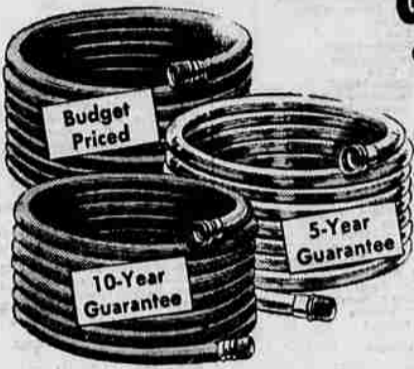

Garden Hose Sale

Choose from Our Complete Selection!

Budget Priced Plastic. Ribbed vinyl for extra strength. 1/2" inside diameter delivers up to 7 1/2 gal./minute. 25' 2X1625 Reg. 2.10 1.49 50' Hose. 2X1626. Reg. 3.29 2.39

5-Yr. Guarantee Plastic. Tough, lightweight vinyl, solid brass couplings. Your color choice. 50-foot. 2X1630. Reg. 4.49 75' 5-Yr. Hose. 2X1631. Reg. 5.89. 4.49 3.29

10-Yr. Guarantee Plastic. All-vinyl hose, lightweight, pliable. Brass couplings. Color choice. 50-ft. 2X1642. Reg. 5.39 75' 10-Yr. Hose. 2X1643. Reg. 7.69. 3.95 3.95

Also in finest quality Wizard rubber hose!

Shop Now Sale Prices Good thru Sat. Use Our Easy Payment Plan

Sprinkler-Soaker Hose 3⁵⁹
Regular 4.95
3-tube vinyl plastic ideal for contour watering. Will not rot. 50 feet. X1160

All Steel Hose Hanger 59c
Regular 80c
Holds 100-ft. hose. Mounts easily to any wall. X1191

Painted Cape Cod Fence 22c
Regular 35c
Ready built... just push into ground. 3-foot lengths. 11" high. White. X1306

6-ft. Folding Lawn Trellis 98c
Regular 1.35
Durable, weatherproof redwood or cedar. Folds quickly for easy storage. X1300