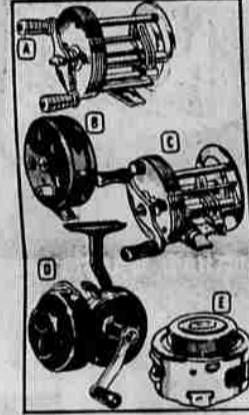

Famous Brands Fishing Reels

(A) Red River Casting. Anti-backlash. V7345 **3.19**
(B) Revelation V7344 **4.98**
(C) 3-oz. Fly. Adjustable drag. V1413 **1.39**
(D) Utica Fly. V1326 **4.95**
(E) Red River Spinning. Full bail pick up. V1460 **3.69**