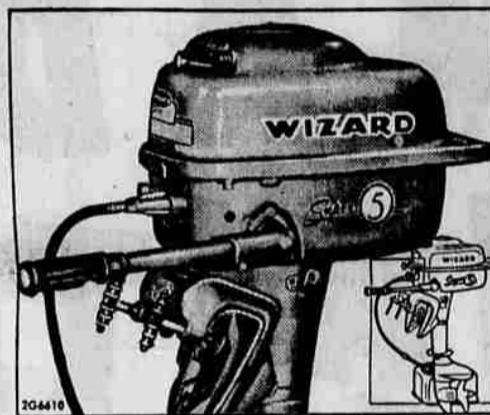

Western Auto... First For Fishing Needs!

Lightweight "Fishin' 5"

Quiet, dependable 5 H.P. operation with twist-grip steering and speed control. Pushbutton gearshift for immediate action! Robot rewind starter. Remote non-pressurized fuel system. 2G6610. Reg. 189.95.

Super 10-H.P. Outboard. 2G6634 **239.50**

The ideal outboard for travelin' or trollin'!