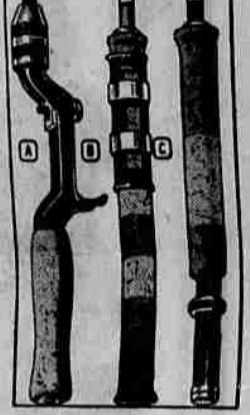

High Quality Glass Rods

(A) Red River Casting Rod. Solid glass. 3 1/2, 4 1/2, 5, 5 1/2-ft. V7145-48 **3.29**
(B) Revelation Spin Rod. Tubular. V1200 **6.95**
(C) Revelation Fly Rod. 2-pc. 8 1/2-ft. tubular glass. V1191 **6.88**