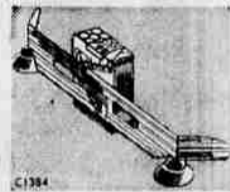

Plastic Dash Fence 38c
Attaches to dash with rubber suction cups. Complete with cigarette pack holder. C1384