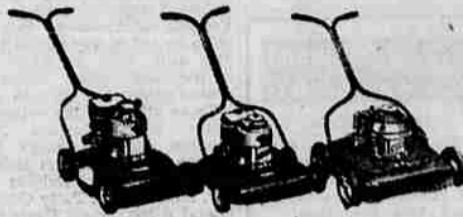

A Wizard for Every Mowing Job!

Wizard 18" Side Trimmer. Features completely enclosed inner steel ring. 1 1/4 H.P., 4-cycle Clinton engine with automatic recoil starter. Leaf pulverizer included. 2X2015. **72⁵⁰**

Wizard 18" Wildcat IV. Lightweight, easy to handle with powerful 1 1/4 H.P., 4-cycle Clinton engine. 14-gauge shatterproof steel base, nylon wheel bearings. 2X2021. **73⁵⁰**

Wizard 20" Warrior IV. Power-packed 2 1/2 H.P., 4-cycle Clinton engine. Cuts through tallest grass and toughest weeds. Adjustable cutting height, recoil starter. Float lock handle. 2X2022. **92⁵⁰**

Also available in popular 2-cycle model!

Lawn and Garden Bargains!

6-Inch Grass Shears
Vertical squeeze handle, razor-sharp blades. X1570. Reg. 98c **69c**

2-Edged Grass Whip
Tempered, razor-sharp steel blade. 37" handle. X1470. Reg. 1.20 **89c**

13" Dandelion Digger
Wood handle. Razor sharp. V-notched blade. X1651. Reg. 75c **55c**

Steel Garden Tool Set
Trowel, transplanter, cultivator. Rustproof. X1424-26. Reg. 63c **39c**

Canvas Grass Catcher
For all hand mowers 12"-18" wide. Collapsible. X1245. Reg. 1.98 **1.59**

8-Qt. Sprinkling Can
Galvanized steel. Extra watering nozzle. X1190. Reg. 2.85 **1.98**

Don't Miss These Summertime Auto Specials!

End Your Battery Troubles

for Only... **7⁹⁵**

Guaranteed in Writing for 24 MONTHS!

Shop around and compare! You won't find a better battery buy than this power-packed new Wizard Standard. Compare its outstanding features... plastic separators, cooler operation, longer life, 1.260 specific gravity electrolyte and compare its outstanding price... plenty of power for just pennies per month. It's the low priced, quality buy in 24-month batteries! Sizes to fit most cars.

WIZARD DELUXE. 100-amp. full plastic insulated, equal to original equipment or better. Guaranteed for 30 months. Available for 6 and 12 volt systems in types for every battery service. Groups 1, 2F, and 2L. **9⁹⁵ each.**

WIZARD SENTRY. No other battery has all the features of the sentry, regardless of guarantee, make or price! It's tops for power and performance... so outstanding, guaranteed for a full 48-MONTHS! Groups 1, 2, 2F, 2L. **12⁹⁵ each.**