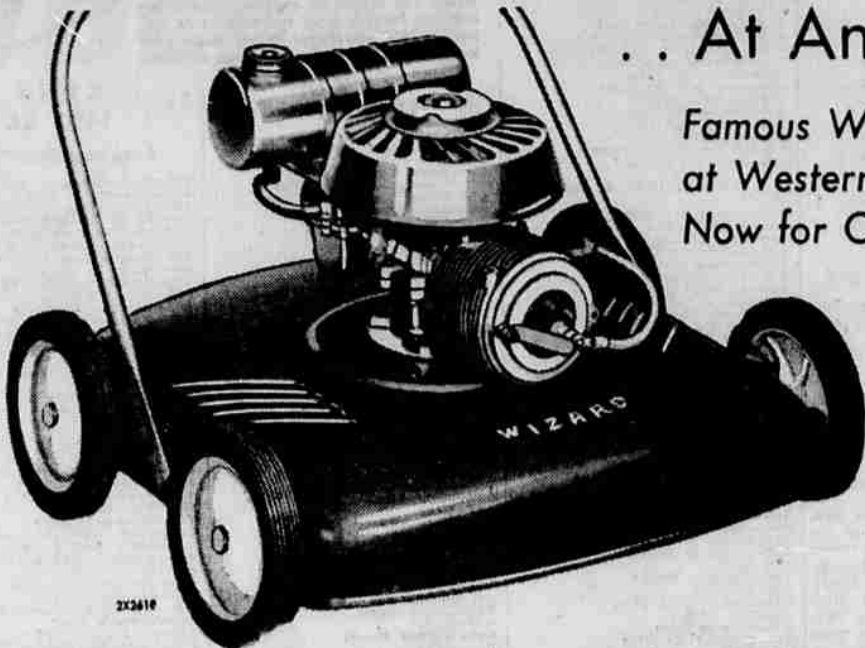

Western Auto

The Family Store

... where you are sure of High Quality Fair Prices Satisfaction Guaranteed

America's Best Mower Value...

At An Economy Price

Famous WIZARD 17" at Western Auto Now for Only **49⁹⁵**

Low as $5.00 down, $1.25 weekly

Effortless handling makes this power mower ideal for the average size lawn. Its 2-cycle, 1.7 H.P. engine powers the Tornado blade at peak cutting efficiency for smooth, easy mowing! Three adjustable cutting heights, smooth nylon bearings. 14-gauge shatterproof steel base. Balanced wheels prevent scalping. 2X248