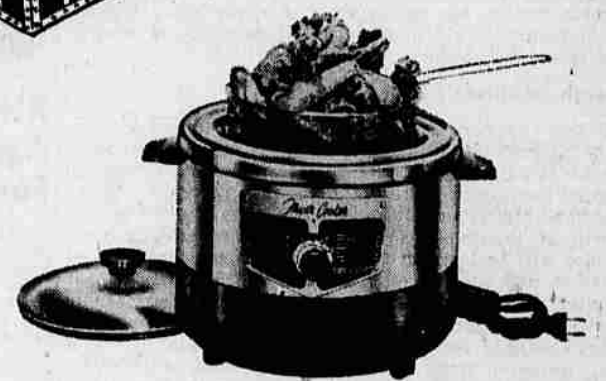

Deep Fry Cooker