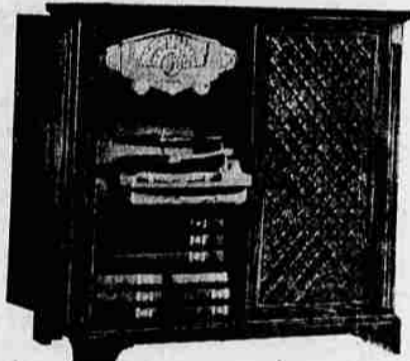

The PRELUDE High-Fidelity FM-AM Radio-Phonograph Console long easy terms

- Dual Speaker System—for Full Musical Color Tones!
- Sound-Sealed Speaker Cabinet—with acoustic balance!
- Extra-Sensitive FM/AM tuner!
- Six Position Record Compensator!