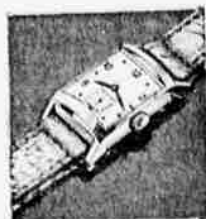

All 6 sizes
at this low price

\$2.95
Value **\$1.00**
HURRY FOR YOURS

Electrically insu-
lated, molded
amber handles,
unbreakable,
flameproof. Tempered steel. Picks up and holds
metal screws. Complete!

SHOPPERS' SPECIAL Exclusive at
ROSEBURG JEWELERS

Large Assortment of 17-Jewel
Shockproof and Dress

WATCHES

Men's and Ladies' styles

21.86 Tax Included

SHOPPERS' SPECIAL Exclusive at
ROSEBURG JEWELERS

120 CAMERA AND FLASH KIT

In handy carrying case.
Camera similar to that
illustrated. Reg. 11.50