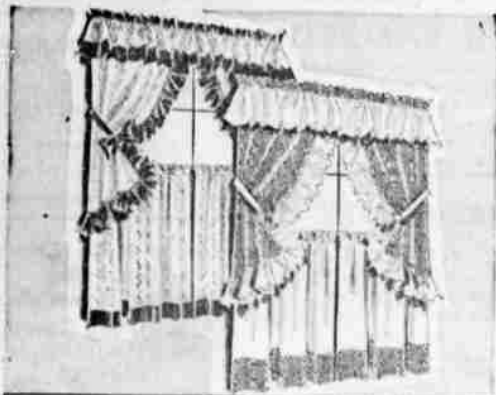

PADDLE INCLUDED IN SALE PRICE

No finer flat wall paint made! It's very scrubbable. It's self-sealing; no primer needed. Easy-to-use; 1 coat covers 14 colors. • 3.49 GAL. 2.88

1.08

Sale price, quart

PLASTIC COTTAGE SETS!