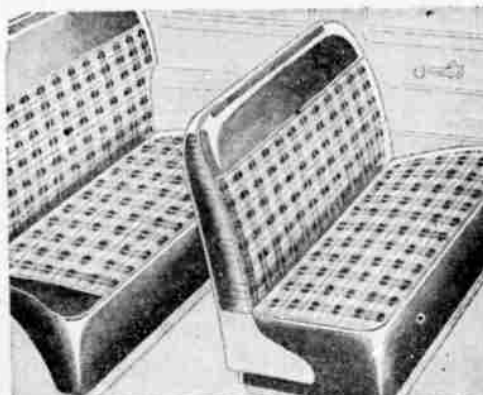

Two exceptionally attractive cottage sets . . . now sale-priced! Bright plaid design and charming solid-color, bow-tie set! Red, blue, green and gold.

1.39

All Cut 20%!

**FINE DINNERWARE
YOUR STYLE & PRICE!**

3.80 to 17.20

20-pc., 22-pc., 53-pc., sets

- Fine Semi-porcelains, "Eggshells"
- Prints, Solids, Hand-Painted Beauties

5.50 "Blue Willow" For 4 3.80

11.50 "Blue Ridge" 8.40

19.95 "Madairo," 15.00

22.50 "Cashmere" 17.00