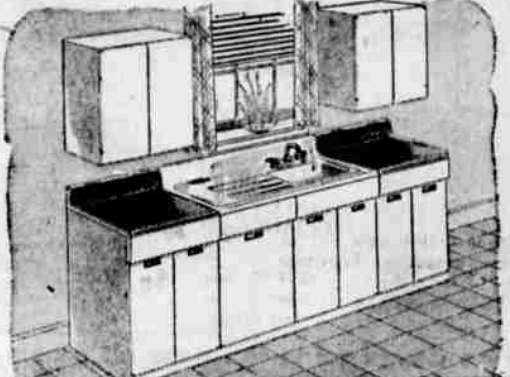

CALL ON US . . . for free estimates on all building and plumbing supplies. Bob Peters, manager Ward's Building Dept. and John Burrows, manager, Ward's Plumbing Dept.

5-PC. CABINET OUTFIT REDUCED
Save up to 30% over nationally-advertised sets. 42" steel cabinet sink, two 24" base cabinets, two 24" wall cabinets, fittings.
235.00
10% down, balance monthly on terms