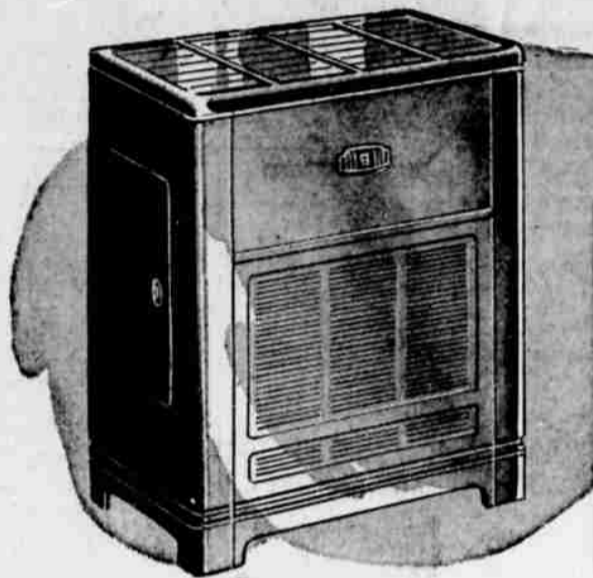

NEW AIRLINE FM-AM-PHONO CHAIRSIDE!
Enjoy the automatic record changer . . . tune both FM and AM as you sit in your easy chair! Rich mahogany veneers. Record space. 2 built-in antennas. **12495**
On Terms: 10% Down, Balance Monthly

REG. 87.95 M-W OIL HEATER NOW CUT-PRICED FOR THIS SALE!
On Terms: 10% Down, Balance Monthly **7988**
Actual laboratory tests showed that M-W surpassed 4 other popular heaters . . . giving 22.6% more heat for each gallon of fuel used! M-W's new unit comfortably heats 4 to 5 rooms. Built-in draft regulator. Save now!
● 5 to 6 Room Model, Reg. 104.95 now cut to 97.88