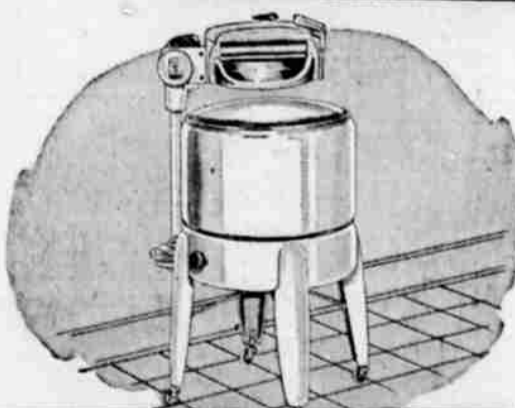

COMPARE AT \$160—STEEL SINK, 54-IN.
New features! Giant storage space! Baked enamel finish! Porcelain-enamelled top! Rounded corners! Toe-knee space! Wire shelves! With fittings! **11340**
On Terms: 10% Down, Balance Monthly

REG. 39.95 NEW "45" PORTABLE PHONO!
Extra-compact! Plays 10 new 45 rpm records! Brilliant, natural tone. Super-fast record changer takes only 1 1/2 seconds! Smart 2 tone case. Save now! **3788**
On Terms: 10% Down, Balance Monthly

SALE! REG. 151.14 BATHROOM SET CUT-PRICED! 3 PIECES, FITTINGS
On Terms: 10% Down, Balance Monthly **14365**
Modernize now for dollars less! Heavy cast-iron tub, lavatory covered with sparkling porcelain enamel . . . resist stain and acid . . . so easy to keep clean! Tub is built low . . . easy to step in and out! Stain-proof vitreous-china closet; seat. Fittings chrome-plated!

REG. 87.95 M-W GAS RANGETTE CUT!
Ideal for small apartments! Only 20" wide, yet has 4 self-lighting burners, insulated oven with heat control and broiler. Hurry to save! **7988**
On Terms: 10% Down, Balance Monthly