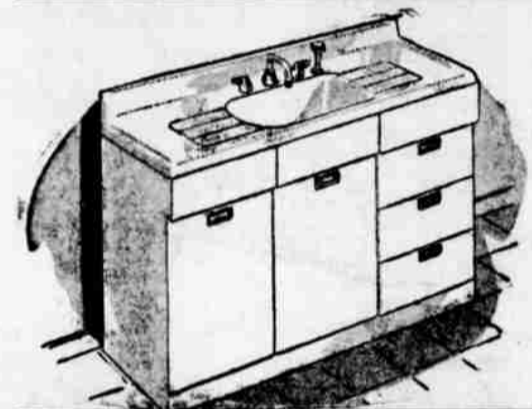

REDUCED! MODERN TABLE RADIO!
Airline's glamorous table radio in smart brown plastic! Compact yet clear-tone! Excellent reception! Airplane dial, gold colored grille! **2095**
In Ivory 21.95

BIG NEW 8.8 CU. FT. M-W LOW-PRICED!
Plenty of conveniences at this extra low price! Freezer holds 28 lbs. frozen food and ice; full-width tray for fresh foods; special tray for meat. **20788**
On Terms: 10% Down, 24 Months to Pay

COMPARE AT \$160—STEEL SINK, 54-IN.
New features! Giant storage space! Baked enamel finish! Porcelain-enamelled top! Rounded corners! Toe-knee space! Wire shelves! With fittings! **11340**
On Terms: 10% Down, Balance Monthly