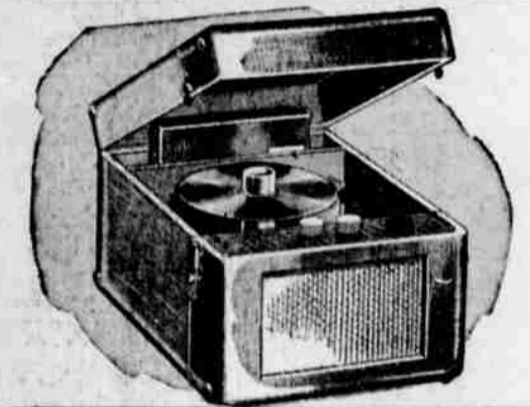

REDUCED! MODERN TABLE RADIO!
Airline's glamorous table radio in smart brown plastic! Compact yet clear-tone! Excellent reception! Airplane dial, gold colored grille! **2095**
In Ivory 21.95

BIG NEW 8.8 CU. FT. M-W LOW-PRICED!
Plenty of conveniences at this extra low price! Freezer holds 28 lbs. frozen food and ice; full-width tray for fresh foods; special tray for meat. **20788**
On Terms: 10% Down, 24 Months to Pay

COMPARE AT \$160—STEEL SINK, 54-IN.
New features! Giant storage space! Baked enamel finish! Porcelain-enamelled top! Rounded corners! Toe-knee space! Wire shelves! With fittings! **11340**
On Terms: 10% Down, Balance Monthly