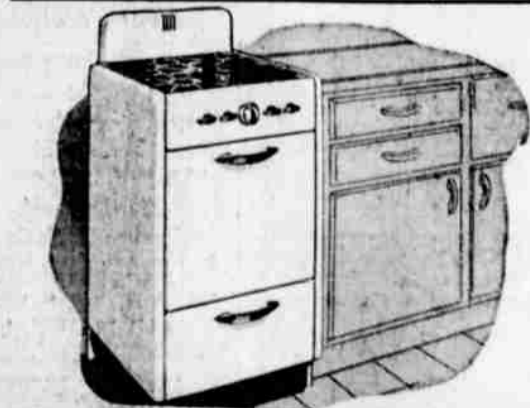

COMPARE AT \$160—STEEL SINK, 54-IN.
New features! Giant storage space! Baked enamel finish! Porcelain-enamelled top! Rounded corners! Toe-knee space! Wire shelves! With fittings! **11340**
On Terms: 10% Down, Balance Monthly

REG. 87.95 M-W GAS RANGETTE CUT!
Ideal for small apartments! Only 20" wide, yet has 4 self-lighting burners, insulated oven with heat control and broiler. Hurry to save! **7988**
On Terms: 10% Down, Balance Monthly