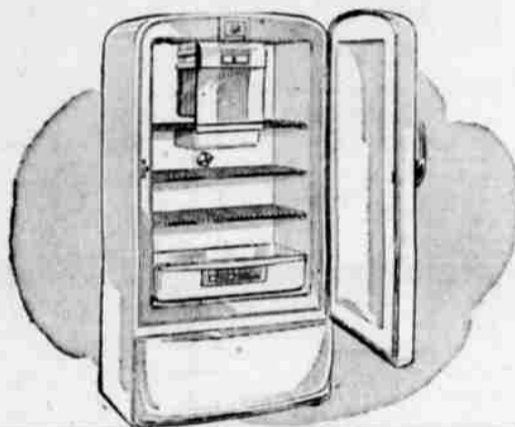

BIG NEW 8.8 CU. FT. M-W LOW-PRICED!
Plenty of conveniences at this extra low price! Freezer holds 28 lbs. frozen food and ice; full-width tray for fresh foods; special tray for meat. **20788**
On Terms: 10% Down, 24 Months to Pay