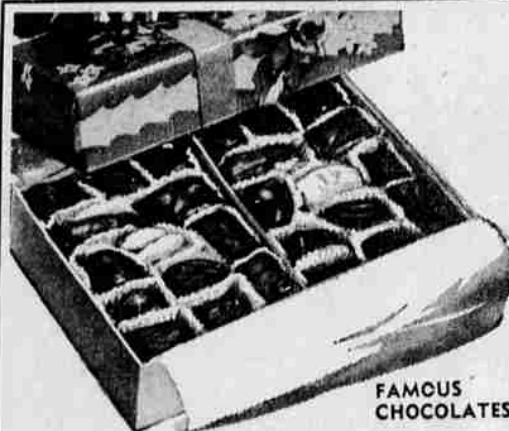

124 N. Jackson Phone 565-J

Prices Good Thursday Only

THRIFTY THURSDAY SPECIALS

LAMSON CAKE OR SANDWICH KNIVES. 10 1/2" hand-ground chrome tool steel blade, wooden handle. Complete with hard-wood case. Regular 3.75. NOW less than half price **1.98** THURS. ONLY

6 ONLY. MEN'S KEY CHAINS. Famous make, positive key holder, gold plated. Regularly priced to 6.60. THURSDAY ONLY. **3.49**

14 ONLY. ASSORTED TIE CHAINS AND CLASPS. Each sterling silver, all western motif, no two alike. Original designs. Regularly priced to 4.80. THURSDAY ONLY. **1.98**

Prices Good Thursday Only

ACROSS FROM DOUGLAS COUNTY STATE BANK

DELICIOUS ASSORTED

CHOCOLATES

1-LB. BOX, WAS 1.50 **75c**

2-LB. BOX, WAS 3.00 **1.50**

FAMOUS CHOCOLATES

ON SALE THURSDAY ONLY