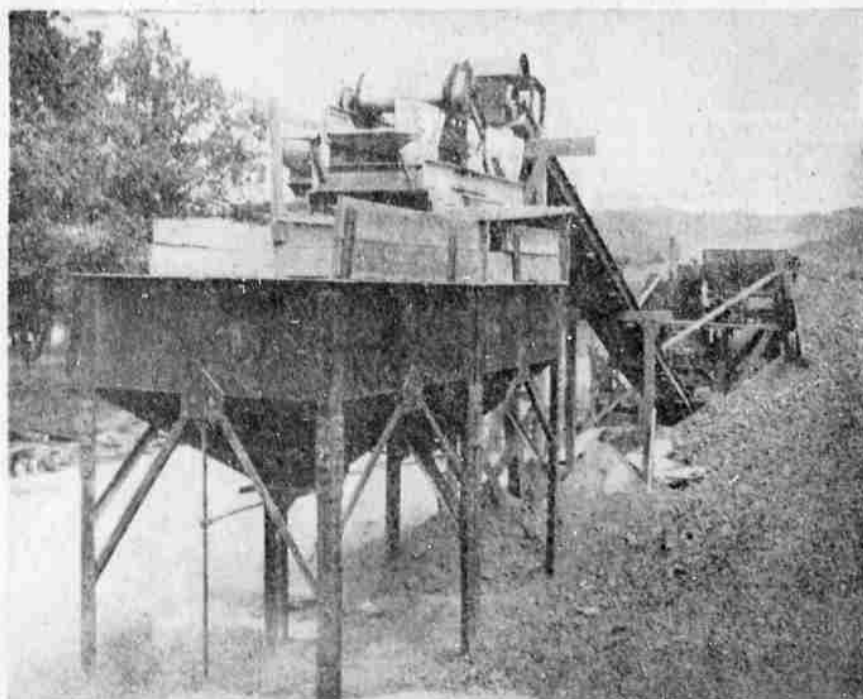

BEST WISHES FOR THE FUTURE
UMPQUA DAIRY

"HOME OF QUALITY DAIRY PRODUCTS"
 Phone 38 Roseburg

WOOD OPERATIONS SHOWN—Top picture, on "cat logging" shows, Associated Plywood uses Allis-Chalmers HD-19 tractor to yard logs after they are cut in the forest, top picture. Next view shows truck loading at spar pole site on Nigger Creek drainage in Little River area. The red fire engine stationed near logging operations is used for protection against possible forest fires. Little River camp superintendent, Orval Reese, and the logging manager of company, H. C. Champeaux of Eugene, are in picture. Below: Associated Plywood Mills, Inc., purchased this 3 for 8 Symons crusher (with Cedar Rapids feeder and 42-inch by 10-foot horizontal vibrating screen) to rock foundation of mill site at Green. Ten thousand cubic yards of rock were used.