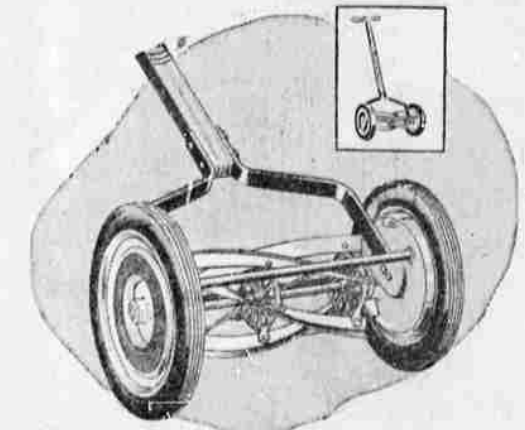

WARDS EASIER-PUSHING LAWN MOWER

Fully enclosed 10" wheels with semi-pneumatic rubber tires. Rugged castiron frame. 5 crucial steel blades remain sharp. Dirt-protected gears.
Cuts an even, smooth path, 16 inches wide

1544