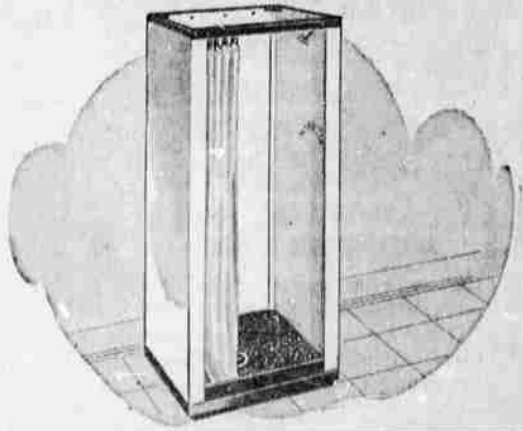

SALE! REG. 58.50 SHOWER CABINET

Big savings on white-enameled shower cabinet. Perfect where space is limited or for extra shower! Fittings, curtain included. Save today!
On Terms: 10% Down, Balance Monthly

5188

USE YOUR CREDIT... INQUIRE ABOUT WARDS CONVENIENT MONTHLY PAYMENT PLAN

ALWAYS

FRESH

AND

TASTY

Take home Williams' Bread every time!