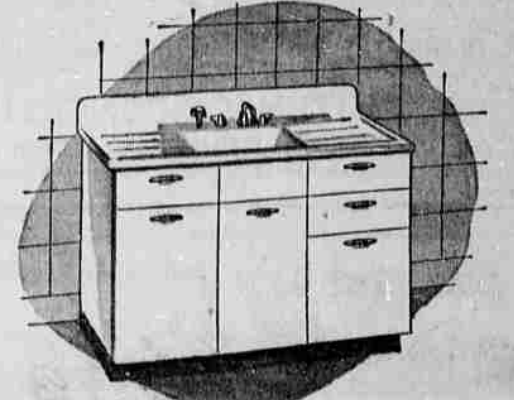

REG. 116.15 STEEL CABINET SINK NOW

Tops in quality, convenience and now at real down-to-earth price. Sparkling white enameled... has loads of storage, working space. With fittings.
On Terms: 10% Down, Balance Monthly

9988