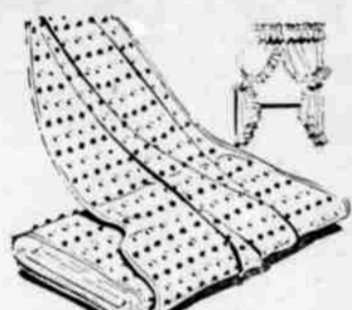

SPECIAL PURCHASE! CURTAIN MATERIALS 29c
Made to sell at 39c yd. Plain, dotted and figured. . . 39-42 in. wide. Buy now!