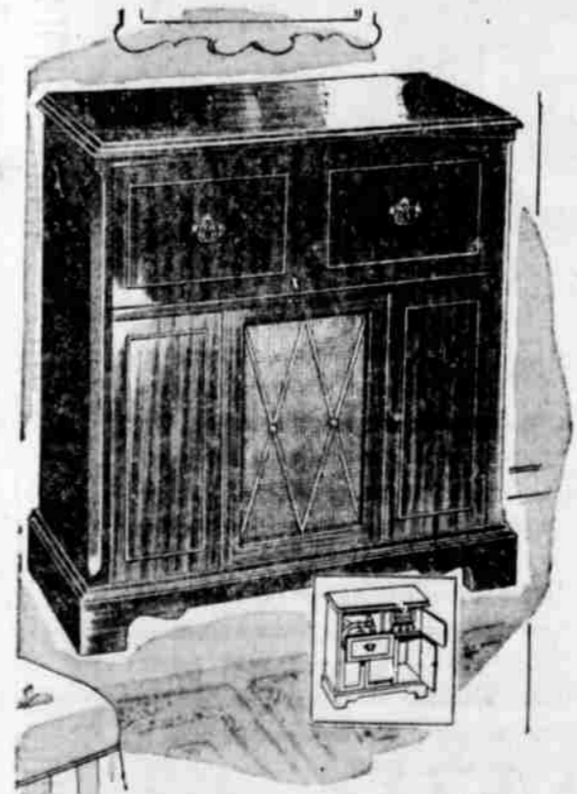

THE NEW HACIENDA DEEPTONES! 6.95
Pottery dinnerware in the NEW DEEPTONES! Warm colors that mix or match to give your table that lovely look. . . Golden poppy, jade green, cranberry, and royal blue. 20 pieces: 4 dinner plates, 4 salad plates, 4 bowls, and 4 cups and saucers.

REGULAR $2.95 8-IN. BENCH SAW 4488
17x20" table tilts 45°, 2 1/2" depth of cut. Use with 1/4 HP motor. Save now!

REDUCED FROM 85c HEAVY WARDOULE 74c
Sq. yd. Durable enamel surface baked on felt base! Florals, tiles, marbles. 6' wide.

1.19 4-PC. CANISTER SET 94c
For Ward Week! Delightfully decorative—useful! Ample storage space. White enameled steel. Hurry!

SCREW DRIVERS CUT-PRICED 22c
Each! Ellipse Quality! In three sizes—blades through handle 2, 4, and 6 inches. Save!

SALE! WALL-TYPE CAN OPENER 1.88
Reg. 2.29 Special for Ward Week! Carbon steel cutting wheel. Will open any can.

SALE! ENAMELED ROASTER 1.78
Reg. 1.98 Save now! Heats evenly, helps prevent meat shrinkage! Holds 15-lb. fowl, 20-lb. roast.