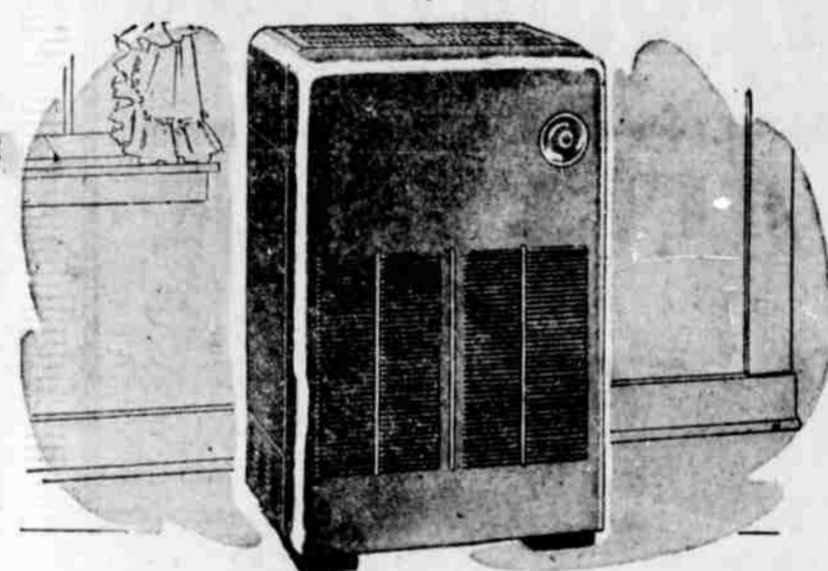

SAVE 10%! CIRCULATING OIL HEATER 89.88
Regularly 99.95. Price cut specially for Ward Week! Heats 3 to 5 rooms easily, comfortably even in coldest weather. Gives economical flow of oil . . . draft regulator maintains even heat. Brown enamel finish.