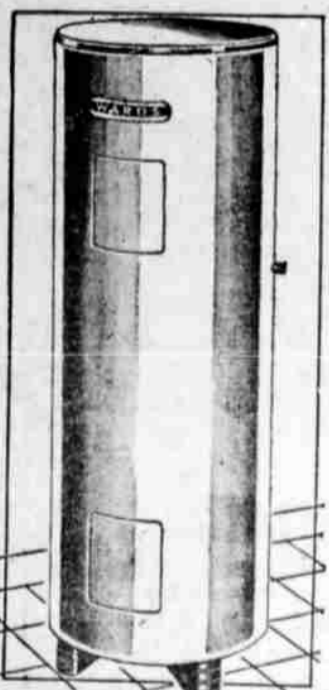

REG. 1.89 SWEATSHIRT 158
Heavyweight cotton. Comfortable, full cut. Double rib knit trim.

RANGE-SERVICE COMBINATION 738
Reg. 8.95 Has main and branch fuses in single cabinet. 115-230V 3-wire solid neutral.

6-FOOT FOLDING RULE 88c
Reg. 1.19 Of sturdy aluminum! Measures easily and accurately. Outside reading. Save today!

HEAVY DUTY BLOW TORCH 4.88
Reg. 5.95 Brass tank torch . . . with non-clog needle valve. Burner is rugged bronze. Save!

SAVE! 3.45 ELECTRIC TOASTER 2.48
Save More Now! Ward Week-priced! Attractive, sturdy toaster. Lower doors, and bread will turn.