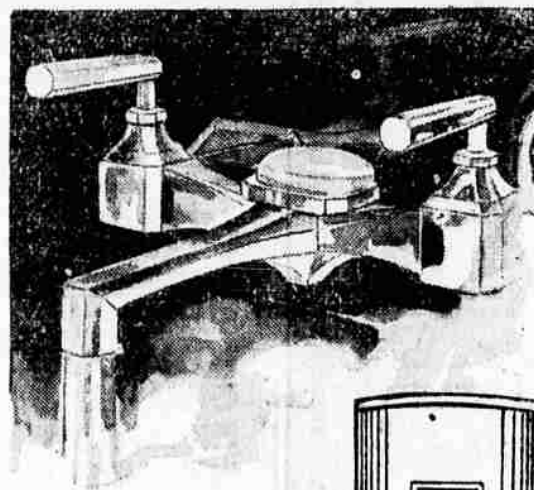

Record Smashing
PRICE ON ELECTRIC WATER HEATERS

$59.50

INSTALLED

$5.03 DOWN AND $1.74 MONTHLY

Think of buying an Electric Automatic Water Heater for only $59.50! And at the same time have the advantage of the SPECIAL LOW WATER HEATING RATE of EIGHT TENTHS of a CENT PER KILO-WATT HOUR. This is an offer you can't afford to overlook. Take advantage of this economical way to provide continuous hot water 24 hours of the day.

SURFACE UNITS ON THIS RANGE—

are of the speed type with black glazed bricks. Special finish in glazing these bricks is the result of years of experiment and field test and insures not only life of the unit but fresh appearance as long as it is in use. Outstanding improvement in the quality of the wire used also provides long life of the unit. These three units to provide speeds for any and all surface cooking operations.

- Finish is Genuine Porcelain Enamel—
- Cooking Table is Acid-resistant Enamel

Combination OFFER!

Individually These Units Are Marvelous Buys— But in Combination They Are Sensational!

RANGE & WATER HEATER $99.50

Pay Only $4.96 Down and $3.02 Monthly

NOW ON DISPLAY AT YOUR LOCAL DEALERS OR YOUR COPCO STORE