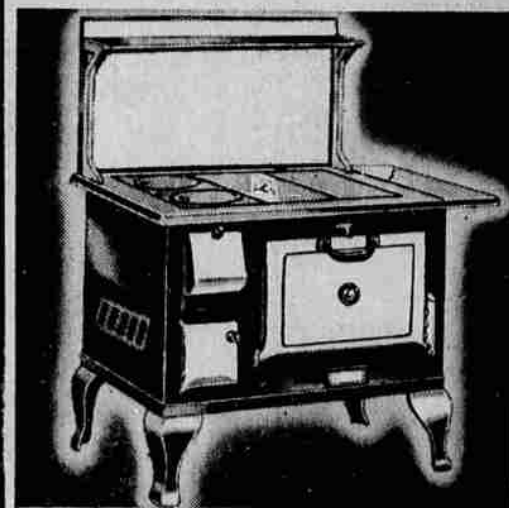

# Stove Sale

**Beautiful Walnut!**  
**MASSIVE WOOD-BURNING**  
**Circulating Heater**  
 \$5 Down puts it  
 in your home **56<sup>88</sup>**

**Save During Ward Week**  
 Full porcelain, easy-to-clean, in a beautiful natural grained walnut. The whole inner unit, massive cast iron, holds the heat tenaciously... easily fills a 4 or 5 room home with clean, warm circulating air. Big end fuel doors take huge chunks of wood. A real bargain.

**Exclusive Design!**  
 Reduced for Ward Week  
**BEAUTIFUL WOOD-BURNING**  
**Circulating Heater**  
 \$4 Down puts  
 in your home **33<sup>88</sup>**

Luxurious, walnut-grained porcelain! Heavy cast iron linings hold a bigger fire! Heavy cast iron wood grate and ash pan! Thick quick steel inner unit. Burns 20" wood. (Easily changes for coal.)

**Compare It With Any**  
**\$90 RANGE**  
**61<sup>88</sup>**  
 Nearly 500 pounds of massive cast iron strength. Thrillingly modern balanced design. Lustrous full porcelain finish, triple coated, easy to clean. Sensationally low priced!  
**\$6 Down puts it in your kitchen**

**\$60 Features! Burns**  
**WOOD and COAL**  
**38<sup>88</sup>**  
 The heavy fire box, duplex grates, and roomy cook top... all are cast iron. Big, quick, even-baking 10-loaf steel oven. Burns 20 1/2 inch wood.  
**\$4 Down puts it in your kitchen**