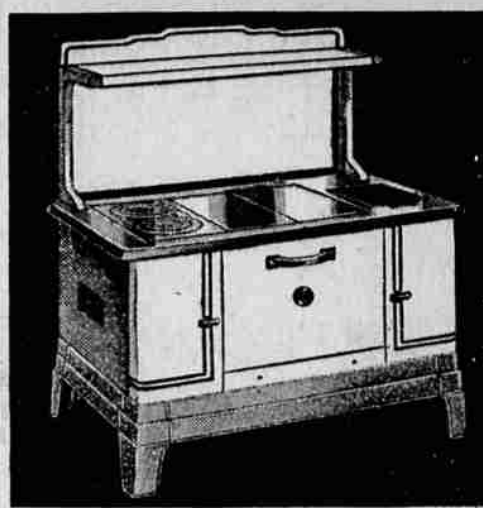

# Stove Sale

**Beautiful Walnut!**  
**MASSIVE WOOD-BURNING**  
**Circulating Heater**  
 \$5 Down puts it  
 in your home **56<sup>88</sup>**

**Save During Ward Week**  
 Full porcelain, easy-to-clean, in a beautiful natural grained walnut. The whole inner unit, massive cast iron, holds the heat tenaciously... easily fills a 4 or 5 room home with clean, warm circulating air. Big end fuel doors take huge chunks of wood. A real bargain.

**Exclusive Design!**  
 Reduced for Ward Week  
**BEAUTIFUL WOOD-BURNING**  
**Circulating Heater**  
 \$4 Down puts  
 in your home **33<sup>88</sup>**

Luxurious, walnut-grained porcelain! Heavy cast iron linings hold a bigger fire! Heavy cast iron wood grate and ash pan! Thick quick steel inner unit. Burns 20" wood. (Easily changes for coal.)

**Compare It With Any**  
**\$90 RANGE**  
**61<sup>88</sup>**  
 Nearly 500 pounds of massive cast iron strength. Thrillingly modern balanced design. Lustrous full porcelain finish, triple coated, easy to clean. Sensationally low priced!  
**\$6 Down puts it in your kitchen**

**\$60 Features! Burns**  
**WOOD and COAL**  
**38<sup>88</sup>**  
 The heavy fire box, duplex grates, and roomy cook top... all are cast iron. Big, quick, even-baking 10-loaf steel oven. Burns 20 1/2 inch wood.  
**\$4 Down puts it in your kitchen**