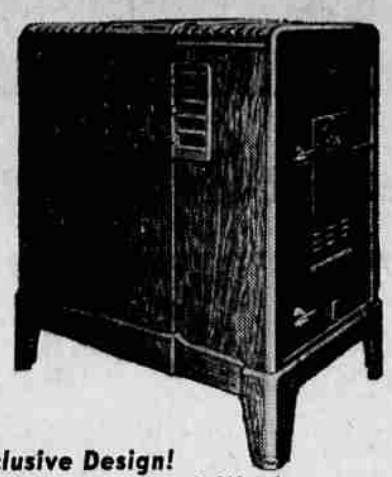

# Stove Sale

**Beautiful Walnut!**  
**MASSIVE WOOD-BURNING**  
**Circulating Heater**  
 \$5 Down puts it  
 in your home **56<sup>88</sup>**

**Save During Ward Week**  
 Full porcelain, easy-to-clean, in a beautiful natural grained walnut. The whole inner unit, massive cast iron, holds the heat tenaciously... easily fills a 4 or 5 room home with clean, warm circulating air. Big end fuel doors take huge chunks of wood. A real bargain.