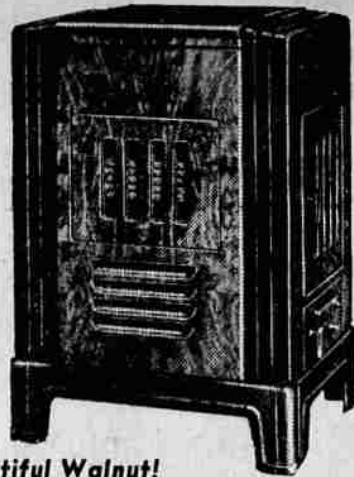

# Stove Sale

**Beautiful Walnut!**  
**MASSIVE WOOD-BURNING**  
**Circulating Heater**  
 \$5 Down puts it  
 in your home **56<sup>88</sup>**

**Save During Ward Week**  
 Full porcelain, easy-to-clean, in a beautiful natural grained walnut. The whole inner unit, massive cast iron, holds the heat tenaciously... easily fills a 4 or 5 room home with clean, warm circulating air. Big end fuel doors take huge chunks of wood. A real bargain.