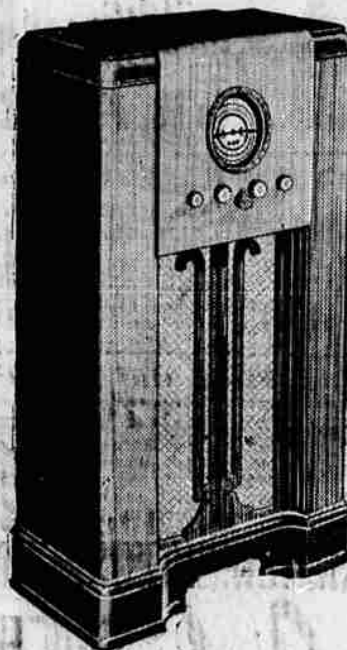

All Licensed by
RCA & Hazeltine

ALL WAVE CONSOLE

Save Over
**\$7 During
 Ward Week**

46⁸⁸
 \$5 DOWN
 Carrying Charge

A luxurious seven-tube radio—Sale priced for Ward Week only! All-Wave! Foreign Programs and Country-Wide Broadcast! Metal Tubes! Instant Dial with Micrometer Tuning. Inter-station Noise Suppression. Get Europe, South America! Compare Tone—Finely Balanced in This Set. High Fidelity. Plus a Big Dynamic Speaker, and an Acoustically Correct Cabinet.