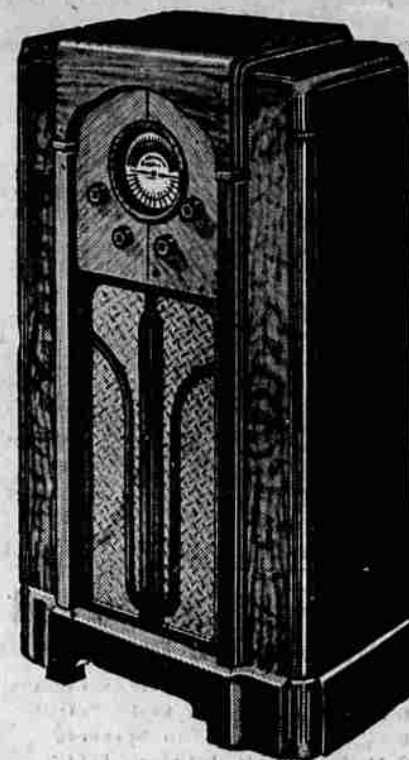

Get Europe! Add the rarer delights of finer world programs—ships, amateurs, police. This set features Wards Exclusive instant dialing—Automatic volume and personal tone control. Latest Super-Dynamic Speaker—genuine metal tubes. Beautifully styled cabinet of selected woods, rubbed to a satiny finish.

All Licensed by
RCA & Hazeltine

ALL WAVE CONSOLE

Save Over
**\$7 During
 Ward Week**

46⁸⁸
 \$5 DOWN
 Carrying Charge

A luxurious seven-tube radio—Sale priced for Ward Week only! All-Wave! Foreign Programs and Country-Wide Broadcast! Metal Tubes! Instant Dial with Micrometer Tuning. Inter-station Noise Suppression. Get Europe, South America! Compare Tone—Finely Balanced in This Set. High Fidelity. Plus a Big Dynamic Speaker, and an Acoustically Correct Cabinet.