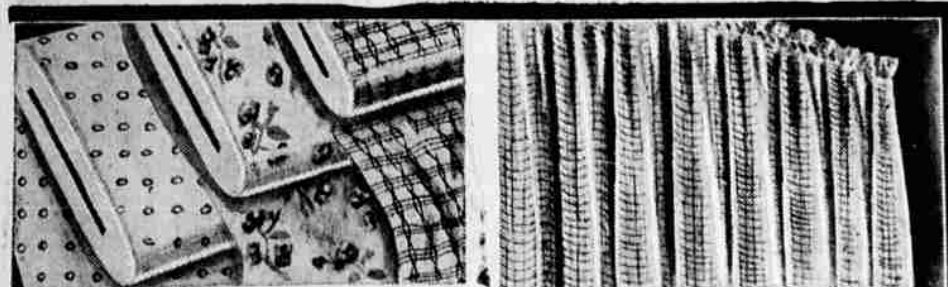

Save 17% on Spring Curtains