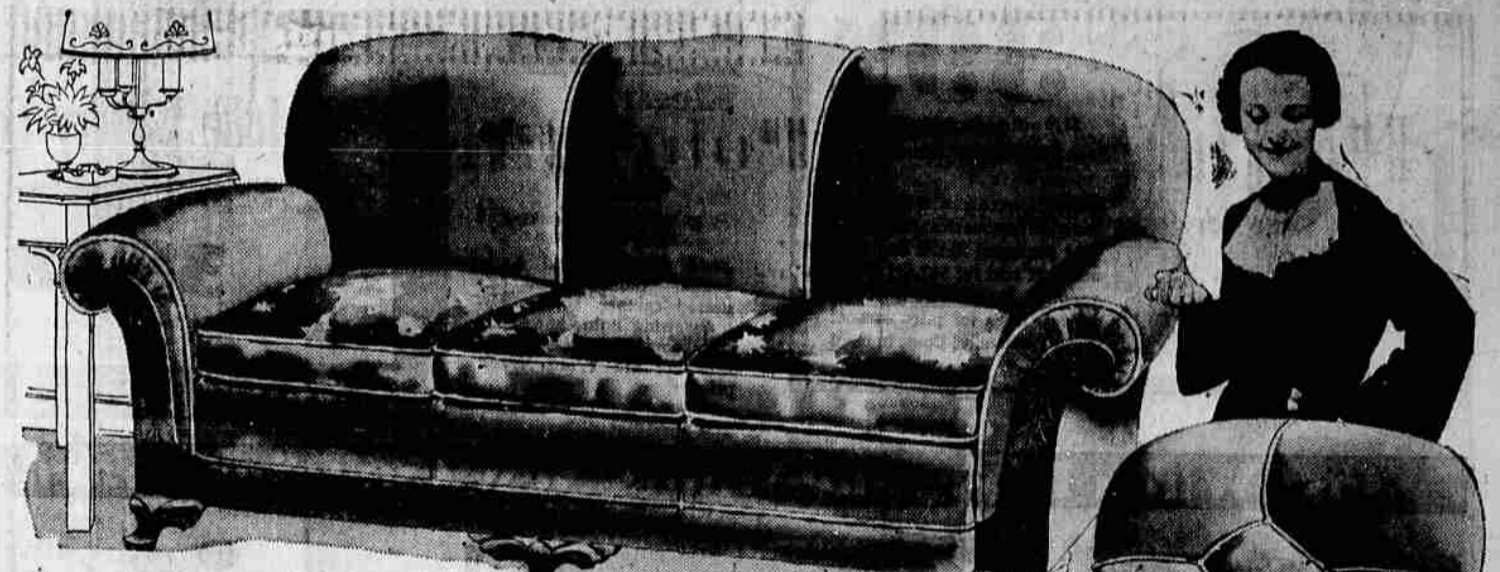

WARD WEEK Brings You the Greatest Furniture Values of the Entire Season!

ALL MOHAIR, YOU SAVE \$50

Save \$10! King-O-Sleep Studio Couch

A studio couch of this quality usually sells for at least \$10 more! TWO complete innerspring units instead of just one! Modern in style! Large bedding compartment! Opens to full size double bed or two separate twin beds! Allover tapestry covered!

32⁸⁸

\$4 Down, \$5 Monthly, Small Carrying Charge

64⁸⁸

Two Beautiful Pieces! Great Ward Week Value!

Without a doubt one of the greatest living room suite values in America today! Built to take wear and like it! Styled to be an outstanding part of your living room for years! (Comfort built into every line!) The davenport is 80 inches overall! Fronts are extended so that the seats are extra large and spacious! Mohair guaranteed against moths for 5 years. Lavish carvings! Buy NOW!