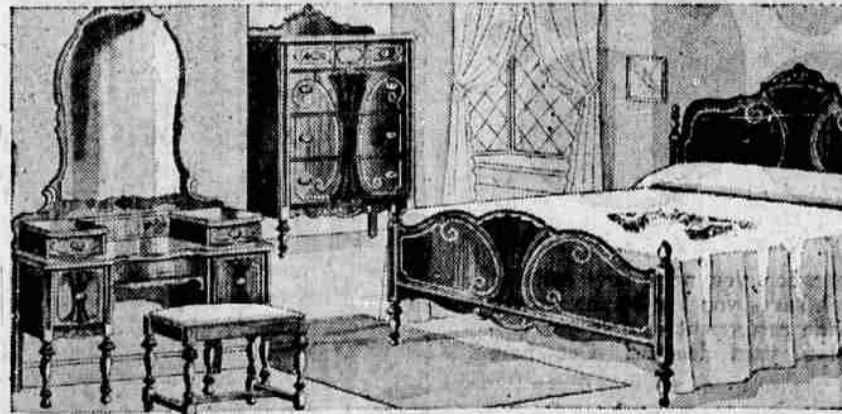

WARD WEEK Brings You the Greatest Furniture Values of the Entire Season!

ALL MOHAIR, YOU SAVE \$50

Save \$10! King-O-Sleep Studio Couch

A studio couch of this quality usually sells for at least \$10 more! TWO complete innerspring units instead of just one! Modern in style! Large bedding compartment! Opens to full size double bed or two separate twin beds! Allover tapestry covered!

32⁸⁸

\$4 Down, \$5 Monthly, Small Carrying Charge

64⁸⁸

Two Beautiful Pieces! Great Ward Week Value!

Without a doubt one of the greatest living room suite values in America today! Built to take wear and like it! Styled to be an outstanding part of your living room for years! (Comfort built into every line!) The davenport is 80 inches overall! Fronts are extended so that the seats are extra large and spacious! Mohair guaranteed against moths for 5 years. Lavish carvings! Buy NOW!

Save \$20! 3 Pcs. Walnut Veneer

Ward Week saving! One of the most popular suites in our stock! New price is drastically reduced to give you sensational Ward Week value! Beautifully warm toned American walnut veneer! Attractive carvings! Bed, chest and 46-inch vanity! Bench, \$4.94.