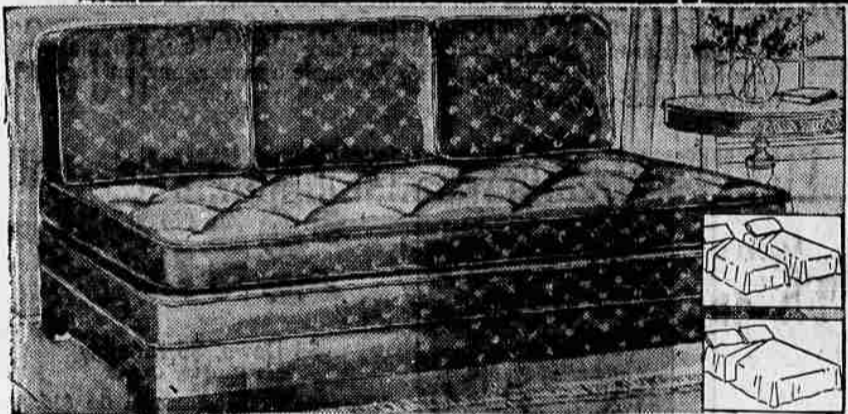

Verified Value \$6.45

4⁴⁹

9x12 Wardoleum

One of America's best and fastest-selling floor coverings sharply reduced for Ward Week only! Patterns for any room in the house! Make your selections from gay tile designs, smart moderns or floral patterns! Wardoleum needs no fastening—it lies flat on the floor! Buy during Ward Week.

WARD WEEK Brings You the Greatest Furniture Values of the Entire Season!

ALL MOHAIR, YOU SAVE \$50

Save \$10! King-O-Sleep Studio Couch

A studio couch of this quality usually sells for at least \$10 more! TWO complete innerspring units instead of just one! Modern in style! Large bedding compartment! Opens to full size double bed or two separate twin beds! Allover tapestry covered!

32⁸⁸

\$4 Down, \$5 Monthly, Small Carrying Charge

64⁸⁸

Two Beautiful Pieces! Great Ward Week Value!

Without a doubt one of the greatest living room suite values in America today! Built to take wear and like it! Styled to be an outstanding part of your living room for years! (Comfort built into every line!) The davenport is 80 inches overall! Fronts are extended so that the seats are extra large and spacious! Mohair guaranteed against moths for 5 years. Lavish carvings! Buy NOW!