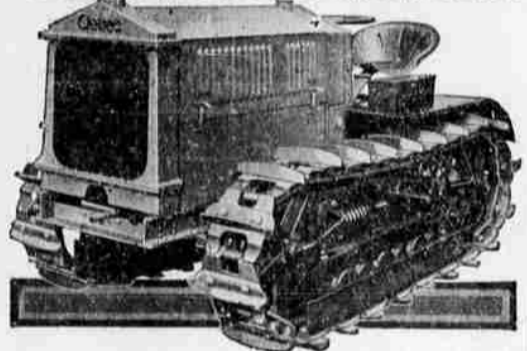

If plowing must be done, why not do it scientifically with a plow base that is adapted for your particular kind of soil.

ABOVE LEFT is shown a cut of the Oliver Corn Cultivator. With the new pedal guide construction it was possible to make an extremely simple cultivator using fewer and stronger parts. Strength to spare, and in addition, operation could not be made easier, so small is the effort necessary to shift the gangs or to make field adjustments. Perfect balance under all conditions adds to the ease of handling.

Oliver features the new three-bottom tractor plow shown at the left. This efficient tool will help your tractor pay for itself in an amazingly short time.

FAMOUS OLIVER OFF-SET DISC is the most admired of the new tillage tools. Turns to right or left with equal ease. Will cultivate easily in fence corners or beneath overhanging trees. The off-set feature does it.

WE ARE DOUGLAS COUNTY AGENTS FOR THE FOLLOWING FAMOUS LINES:

- Fairbanks-Morse & Co.**
- John Bean Mfg. Co.**
- Oliver Farm Equipment Co.**
- Sherwin-Williams Co.**
- L. N. Miller Dehydrater Co.**
- Cletrac Tractor Co.**
- U. S. Rubber Co.**

See Our Exhibit of the Above Lines at the Show

SATURDAY
MAR. 15th

Powerful
Economical
Efficient

Cletrac Crawler Tractors

Model "20"
\$1750.00

Model "12"
\$1260.00

All Prices Are Delivered

WE ARE EXCLUSIVE DOUGLAS CO. DEALERS FOR Fairbanks-Morse & Co.