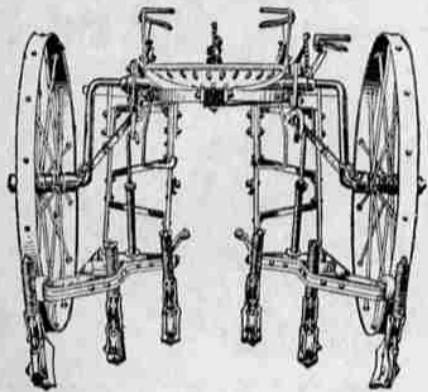

LEADERS SHOWN HERE

Represented by **LEAKE & BEYERS CO.**

OLIVER Tillage Tools

Why not plow for profit? Plowing is a pre-requisite to successful farming. The forward looking farmer is the man who carefully considers the advantage of one type of equipment over other types in the same field, who considers the necessities of his land and who buys equipment that will best serve the purpose for which it is bought.

Conservation of soil fertility, control of fungus and weed pests are two vitally important farm problems. Clean plowing of stubble fields as soon as the grain is harvested is sure death to the annual weeds due to the fact that the plow turns all of the surface vegetation to the bottom of the furrow and leaves none protruding up through the furrow slice.

If plowing must be done, why not do it scientifically with a plow base that is adapted for your particular kind of soil.