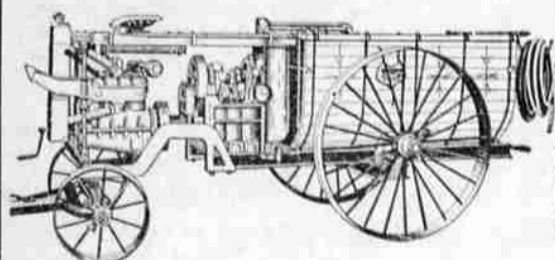

THIS IS SPRAY TIME BEAN

Spraying Equipment Is Better

Bean sprayers are made on the Pacific coast to suit our conditions. Many amazing new features on models just in. These are REAL sprayers.

Priced $245 up

AMPLE STOCKS OF SMALL TOOLS

- Planet Jr. Garden Tractors and Hand Cultivators
- Seeds—bulk and package, large quantities, fresh stocks.
- Pipe and pipe fittings.
- VIGORO—the complete fertilizer for lawns and gardens.

Leake & Beyers
GENERAL MACHINERY

Leake & Beyers Co.

GENERAL MACHINERY

131 S. Rose St.

Phone 500

Roseburg, Ore.