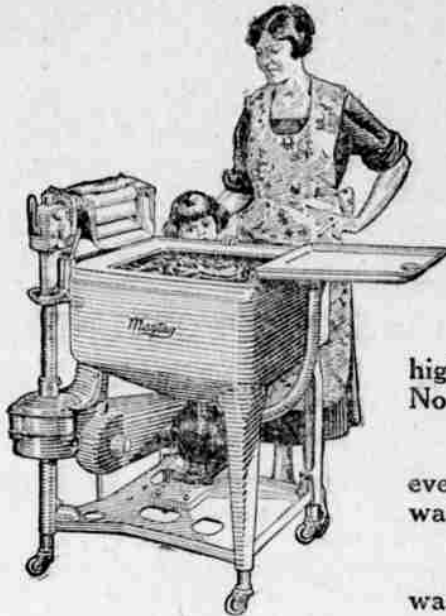

DON'T ARGUE

about it, but let us demonstrate to your entire satisfaction that the *Maytag Gyrafoam* is the very best washer for your home that money can buy. You will incur no expense or obligation.

Phone 73, call in, or write us for free demonstration. Do it now!

9 REASONS WHY

The Maytag Gyrafoam is the World's Leading Washer

- 1—Washes faster. The Gyrafoam Principle creates a more highly energized, turbulent and continuously effective water action. No idle water.
- 2—Washes cleaner. The Gyrafoam Principle mixes the soap evenly through the water, and forces the super-cleansing, soapier washing solution through the meshes of the clothes. No idle suds.
- 3—Largest hourly capacity in world—50 lbs. ordinary family wash per hour.

- 4—Most compact washer made—takes floor space only 25 inches square.
- 5—Cast aluminum tub—can't warp, rust, rot, swell, split or corrode.
- 6—Easily adjusted to your height, and height of tubs.
- 7—Clothes can be put in or taken out while washer is running.
- 8—Tub cleans itself in 30 seconds.
- 9—Metal swinging wringer. Low. Swings into 7 positions. Adjusts itself automatically for handkerchiefs or blankets. Automatic tension release. All parts enclosed.