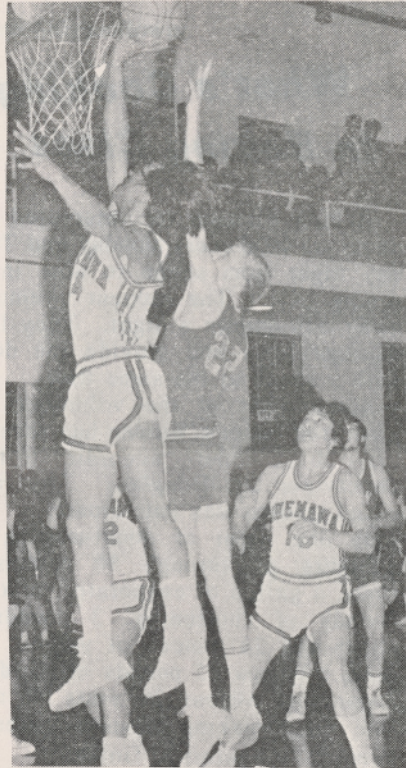

Basketball Girls Keep On Winning

The Chemawa girls varsity team won over Central with the score of 61-31. This was the girls second league game of the season.

The high scorer of the game was Lynn Louis with 23 points. The other girls and their scores are: Pam Stanger (9), Patty Simpson (9), Mary Sioux McDonald (8), Arlene Senator (6), Clara Stevens (5), and Rose Tom (1).

Chemawa pulled down 75 rebounds to Central's 31. Lynn Louis and Clara Stevens were the best rebounders, both pulling down 18 rebounds.

Chemawa got 39% from the field. Lynn Louis got 64% and Mary Sioux McDonald got 66% from the field. Clara Stevens tied Central into 9 jump balls and had 5 assists.

Miss Hale (coach) said they played the best game at Central but thinks the girls are just beginning to work together as a team.

The following girls are on the varsity team: Pam Stanger, Peggy Cawston, Rose Tom, Clara Stevens, Mary McDonald, Patty Simpson, Lynn Louis, Rose George, Lela Tewee, Arlene Senator, Susie Marchand, and Charlene Bearcub. The coach is Miss Yvonne Hale and managers are Karen Pinkham and Rita George.

The girls varsity team was involved in a tournament at Regis on January 6th. There were three schools in the tournament - Chemawa, Sacred Heart and Regis.

Chemawa played full length games with Regis and Sacred Heart. Our team won both games with the scores 40-36 against Regis and 47-25 against Sacred Heart. The top scorers of the game were Pam Stanger (20) and Rose Tom (9).

The girls team won against Sacred Heart at a home game on January 28th, with the score of 61-31.

The scorers of the game were: Lynn Louis (17), Patty Simpson (10), Pam Stanger (10), Arlene Senator (8), Clara Stevens (6), Susie Marchand (5), and Mary Sioux McDonald (5).

The girls jay-vee team lost their game against Sacred Heart with the score of 17-16.

The scorers of the game were: Marsha Agapith (6), Dorothy Dick (4), Phyllis Frank (4), and Mary Looney (2).