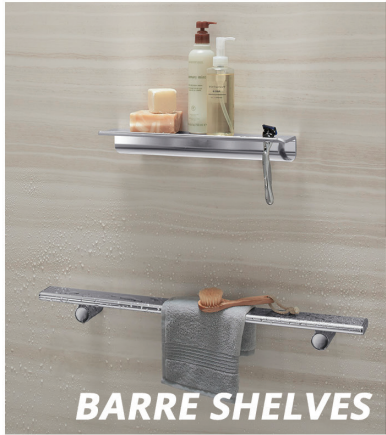

UPDATE YOUR BATHROOM WITH **KOHLER LuxStone**™

BARRE SHELVES

LUXSTONE WALLS

CALL TODAY, AND SAVE!
\$1,200 OFF and **0% INTEREST**
\$0 PAYMENTS
 FOR 12 MONTHS, OAC
 PLUS, GET A FREE KOHLER RECESSED SHELVING SYSTEM TODAY!
WWW.PacificBath.com

CALL NOW! (541) 272-3295

ULTRA-LOW STEP IN SHOWER PAN

Why a KOHLER LuxStone shower?

- ✓ INNOVATIVE WALL SYSTEM.
- ✓ EXPANSIVE ACCESSORY COLLECTION.
- ✓ UNPARALLELED DURABILITY.
- ✓ REPLACE YOUR OLD WORN OUT BATHTUB WITH A KOHLER WALK-IN BATH OR LUXSTONE SHOWER TODAY!

INSTALLED IN 2 DAYS OR LESS
ACCESSORIES TO PERSONALIZE
LUXSTONE WALLS AVAILABLE

Pacific Bath Company
 PORTLAND | SEATTLE

OFFER EXPIRES 2/28/2019.
 VISIT PACIFICBATH.COM/OFFERS FOR COMPLETE DETAILS.
 CCB# 213202 | WA: SPECINC843D3