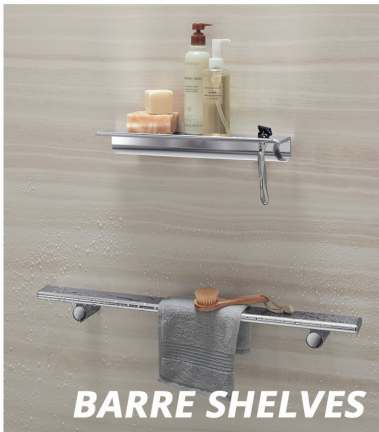

UPDATE YOUR BATHROOM WITH **KOHLER** LuxStone™

BARRE SHELVES

LUXSTONE WALLS

CALL TODAY, AND SAVE!
\$1,200 OFF and **0% INTEREST**
\$0 PAYMENTS
 FOR 12 MONTHS, OAC
PLUS, GET A FREE KOHLER RECESSED SHELVING SYSTEM TODAY!
www.PacificBath.com

CALL NOW! (541) 272-3295

ULTRA-LOW STEP IN SHOWER PAN

Why a KOHLER LuxStone shower?

- ✓ INNOVATIVE WALL SYSTEM.
- ✓ EXPANSIVE ACCESSORY COLLECTION.
- ✓ UNPARALLELED DURABILITY.
- ✓ REPLACE YOUR OLD WORN OUT BATHTUB WITH A KOHLER WALK-IN BATH OR LUXSTONE SHOWER TODAY!

INSTALLED IN 2 DAYS OR LESS
ACCESSORIES TO PERSONALIZE
LUXSTONE WALLS AVAILABLE

Pacific Bath Company
 PORTLAND | SEATTLE

OFFER EXPIRES 2/28/2019.
 VISIT PACIFICBATH.COM/OFFERS FOR COMPLETE DETAILS.
 CCB# 213202 | WA: SPECINC843D3