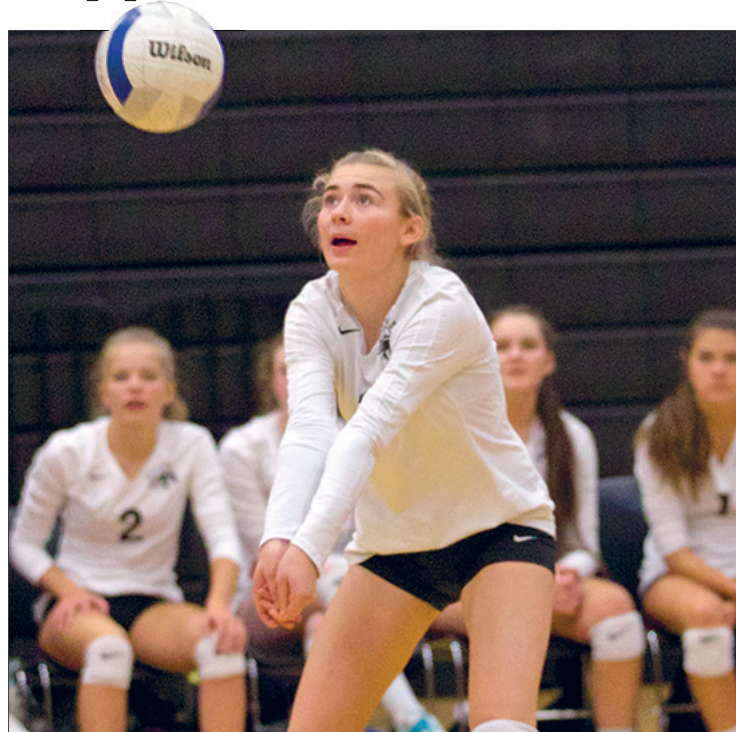

On Wednesday, the Lady Outlaws honored their two seniors, Kendra Sitz and Sydney Head. Sitz and Head are both four-year varsity players and have been captains this year. Kendra leads the offense with 211 kills so far this season. Sydney leads the team with 162 digs.

Rush said, "Kendra has been a team leader this

PHOTO BY JERRY BALDOCK

Sidney Myhre shows her focus as she sets for a shot against Stayton.

season, and has brought enthusiasm and balance to our young team. Sydney has been an anchor for us in the back row, has provided leadership, and is always a calming presence on the floor.

The match got underway, and the Lady Outlaws took an early lead. Ellie Rush and Sam Silva's stellar serves got

Sisters a quick 12 points, and the squad went on to win by 18. Stayton was never able to find their offensive groove as Sisters' serving was just too much to handle.