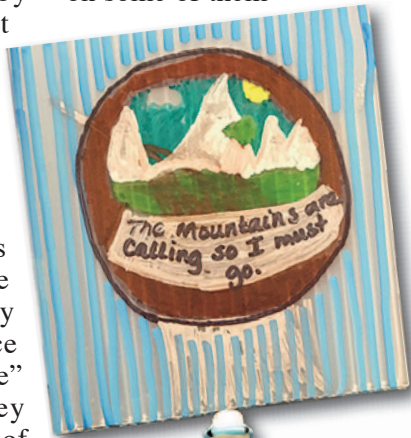

Students created nine-by-12-inch ornaments of their own in art class for the Capitol Tree. They worked on some of them

collaboratively. The large, waterproof ornaments are symbolic, featuring covered wagons, the bald eagle, and the physical outline of Oregon. Sentiments like, "Home Sweet Home," and references to the Oregon Trail make the ornaments a meaningful addition to the tree.

On Thursday, September 27, Young delivered some 40 ornaments to the Sweet Home Ranger District for their long journey to the Capitol.

"Students and teachers are thrilled to support Sweet Home and be part of this memorable event," Young said. "This is

PHOTO PROVIDED
Ornaments reflected Oregon themes like nature and the Oregon Trail.

PHOTO PROVIDED

Sisters Middle School students worked together to make ornaments for the Capitol Christmas Tree.

only the second time that the Capitol Tree has come from Oregon. The last time was in 2002 when the tree was selected from the Umpqua