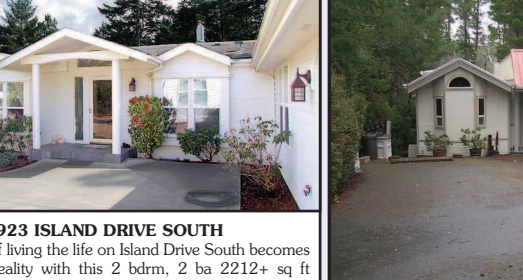

NEW
99 OUTER DRIVE
Well maintained home features 1995 park model manufactured home with large added living room, mud room, laundry and second bathroom. Workshop in back of home, access off back deck. Large side deck. Shared driveway. **$120,000** #11401 MLS#17268642