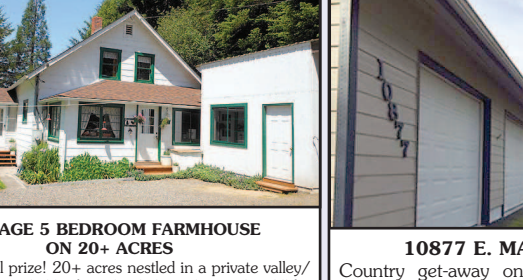

NEW
10877 E. MAPLETON ROAD
Country get-away on 1/2 acre in Mapleton. Spacious 1 level ranch style home with detached 3 car garage/shop. Some river views, 3 bedroom and 2 bath with cozy brick fireplace and SS kitchen appliances. Enjoy quiet country living just minutes from the coast and recreational paradise. **$239,900** #11400 MLS#17326931