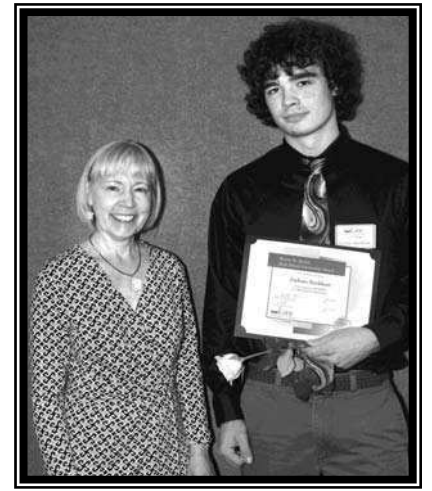

Lane Community College Foundation and LCC Florence celebrate their 10th Annual Scholarship Night

LCC Florence Director Russ Pierson welcomes guests.

For the 2015/2016 academic year, the Lane Community College Foundation and LCC Florence awarded 20 scholarships – totaling \$42,387 – to LCC students residing in western Lane County. Many of the scholarships were a result of generous contributions from the Florence community, both private and commercial. Award presentations were held at the Siuslaw Valley Fire and Rescue building on Thursday, June 11.

In addition to the recipients' family and friends, LCC President Mary Spilde, Executive VP, Academic & Student Affairs, Dawn DeWolf, Executive Dean, Academic Affairs, Mary Jeanne Kuhar, LCC Florence Director, Russ Pierson, and many prominent community members and contributors were in attendance.

New Life Lutheran Church Scholarship awarded to Ieena Berkshire. Presenter, Pastor Lori Blake

LCC Florence Center Faculty Scholarship awarded to Courtney Rodet. Presenter, Karen Brown

Central Oregon Coast Board of Realtors Scholarship awarded to Emily Laing. Presenter, Rob Shepherd

LCC Florence Advisory Board Scholarship awarded to Renee Riley. Presenter, Rachel Pearson

Oregon Pacific Bank Scholarship awarded to Vanessa West. Presenter, Ron Green

Wayne H. Shields Siuslaw High School Scholarship awarded to Zachary Burkhardt. Presenter, Mary Jeanne Kuhar