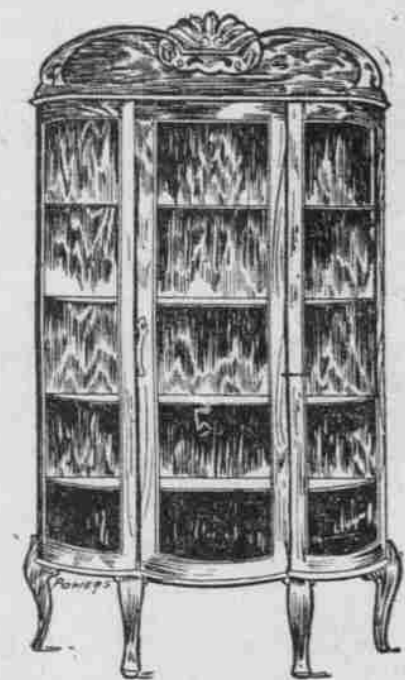

EXTRA HEAVY IRON BED

Full size, brass top rails, finished in blue and white enamel. Special this week **\$7.50**

MAHOGANY FINISHED LIBRARY TABLE

42 inches long, shaped legs, one drawer and wide shelf below; regular value \$20. Special this week **\$13.50**