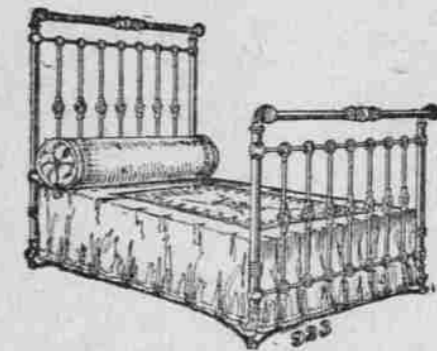

EXTRA HEAVY IRON BED

Full size, brass top rails, finished in blue and white enamel. Special this week **\$7.50**

MAHOGANY FINISHED LIBRARY TABLE

42 inches long, shaped legs, one drawer and wide shelf below; regular value \$20. Special this week **\$13.50**