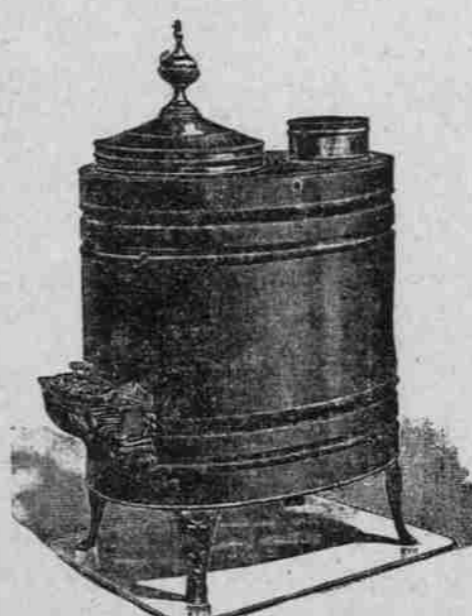

\$1.00 DOWN \$1.00 A WEEK

LACLEDE OAK HEATERS

Is made with cast top and front, nickel top rim and foot rests; cast lining **\$8.50**

\$1.00 DOWN --- \$1.00 A WEEK

AIR-TIGHT HEATERS

This Heater is made of sheet iron and has sheet lining, inside draft. **\$2.50**

\$1.00 DOWN --- \$1.00 A WEEK

CELEBRATED AJAX STEEL RANGE

This Range is made to suit the housewife, and every new improvement has been thought out and each new feature is practical. Guaranteed for ten years. **\$33.00**