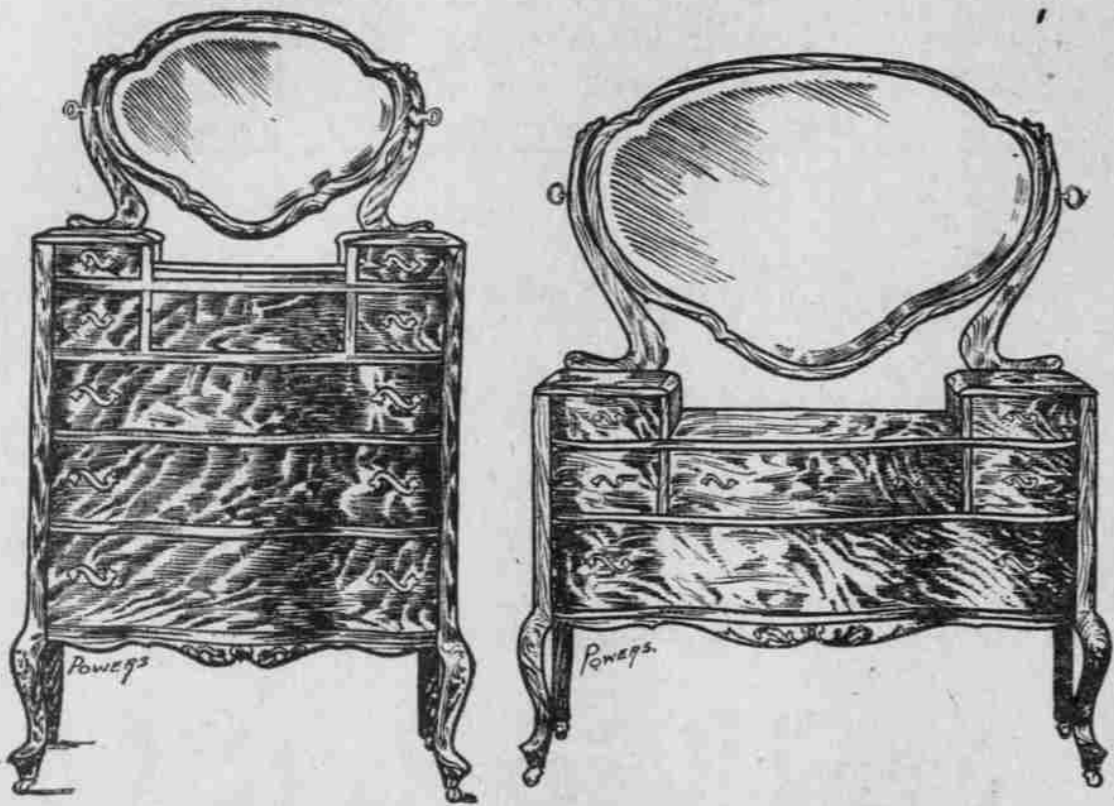

Powers Furniture Co.

FIRST AND TAYLOR STREETS

FURNITURE, CHARMING IN DESIGN, FAULTLESS IN FINISH, ENDURING IN CONSTRUCTION AND APPROACHABLE IN PRICE

CHIFFONIER, 36 inches wide, glass 18 by 26, a companion piece to the dressing case; regular value \$67.50. Special this week **\$41.50**

PALATIAL DRESSING CASE, in quartered oak or genuine mahogany; the total width is 50 inches, and the heavy bevel mirror is 30 by 42 inches; regular value \$85.00. Special this week **\$49.00**

OUR CREDIT PLAN