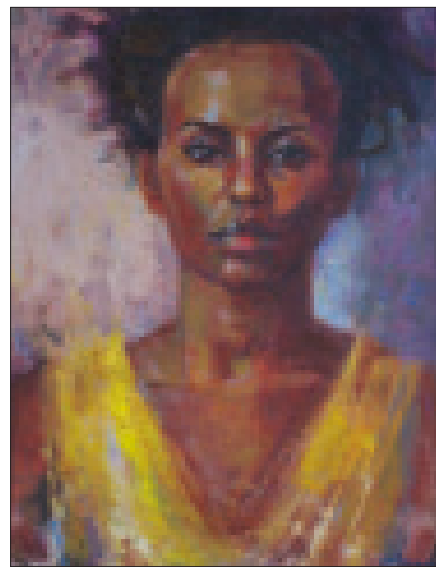

### Happy 75th Birthday!

Dora Hill, AKA Spoiled Bratt

From you loving daughter, Cynthia Hill, AKA DaBratt  
Love you very much!

# Arts & ENTERTAINMENT

Joanne Kollman's work 'The Arrangement' and 'Woman in Yellow' are from works by local artists featured during January and February in the Beaverton Building, 12725 S.W. Millikan Way.