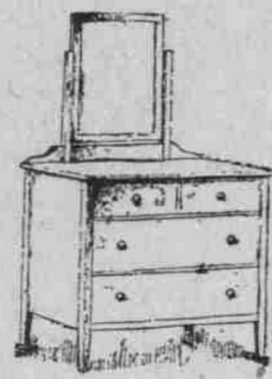

This Dresser $19.75

A good looking ivory enamel dresser with 38-inch base and mirror that measures 16x24 inches.