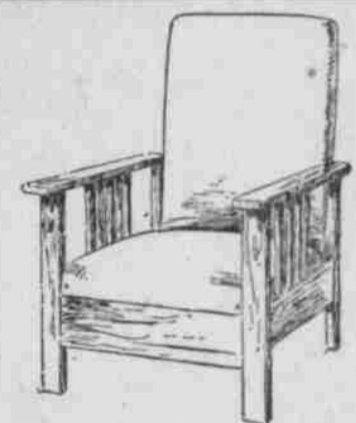

This Chair $24.75

Oak reclining chair upholstered with brown imitation leather. Foot rest folds underneath seat. Adjustable to any position.