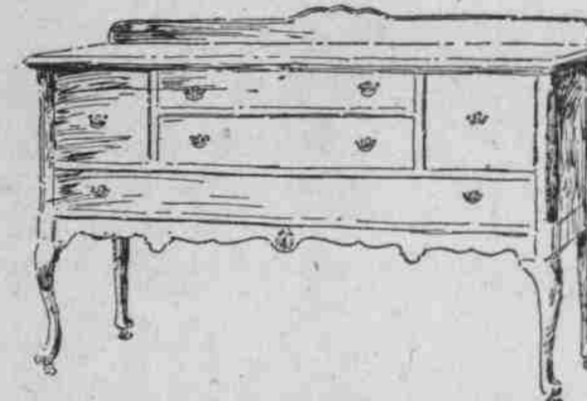

This Queen Anne Buffet $59.75

Mahogany veneer Queen Anne buffet fitted with long linen drawer, two silver drawers and two compartments. 54 inches long. An exceptional value at $59.75.