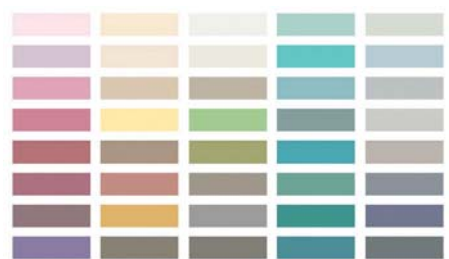

City Lumber

Founded 1904

Your Project Headquarters

"We're more than a lumber yard"

valspar Chalky Finish PAINT

Summer Shirtwaist

40 tintable colors

ANTIQUED FINISH